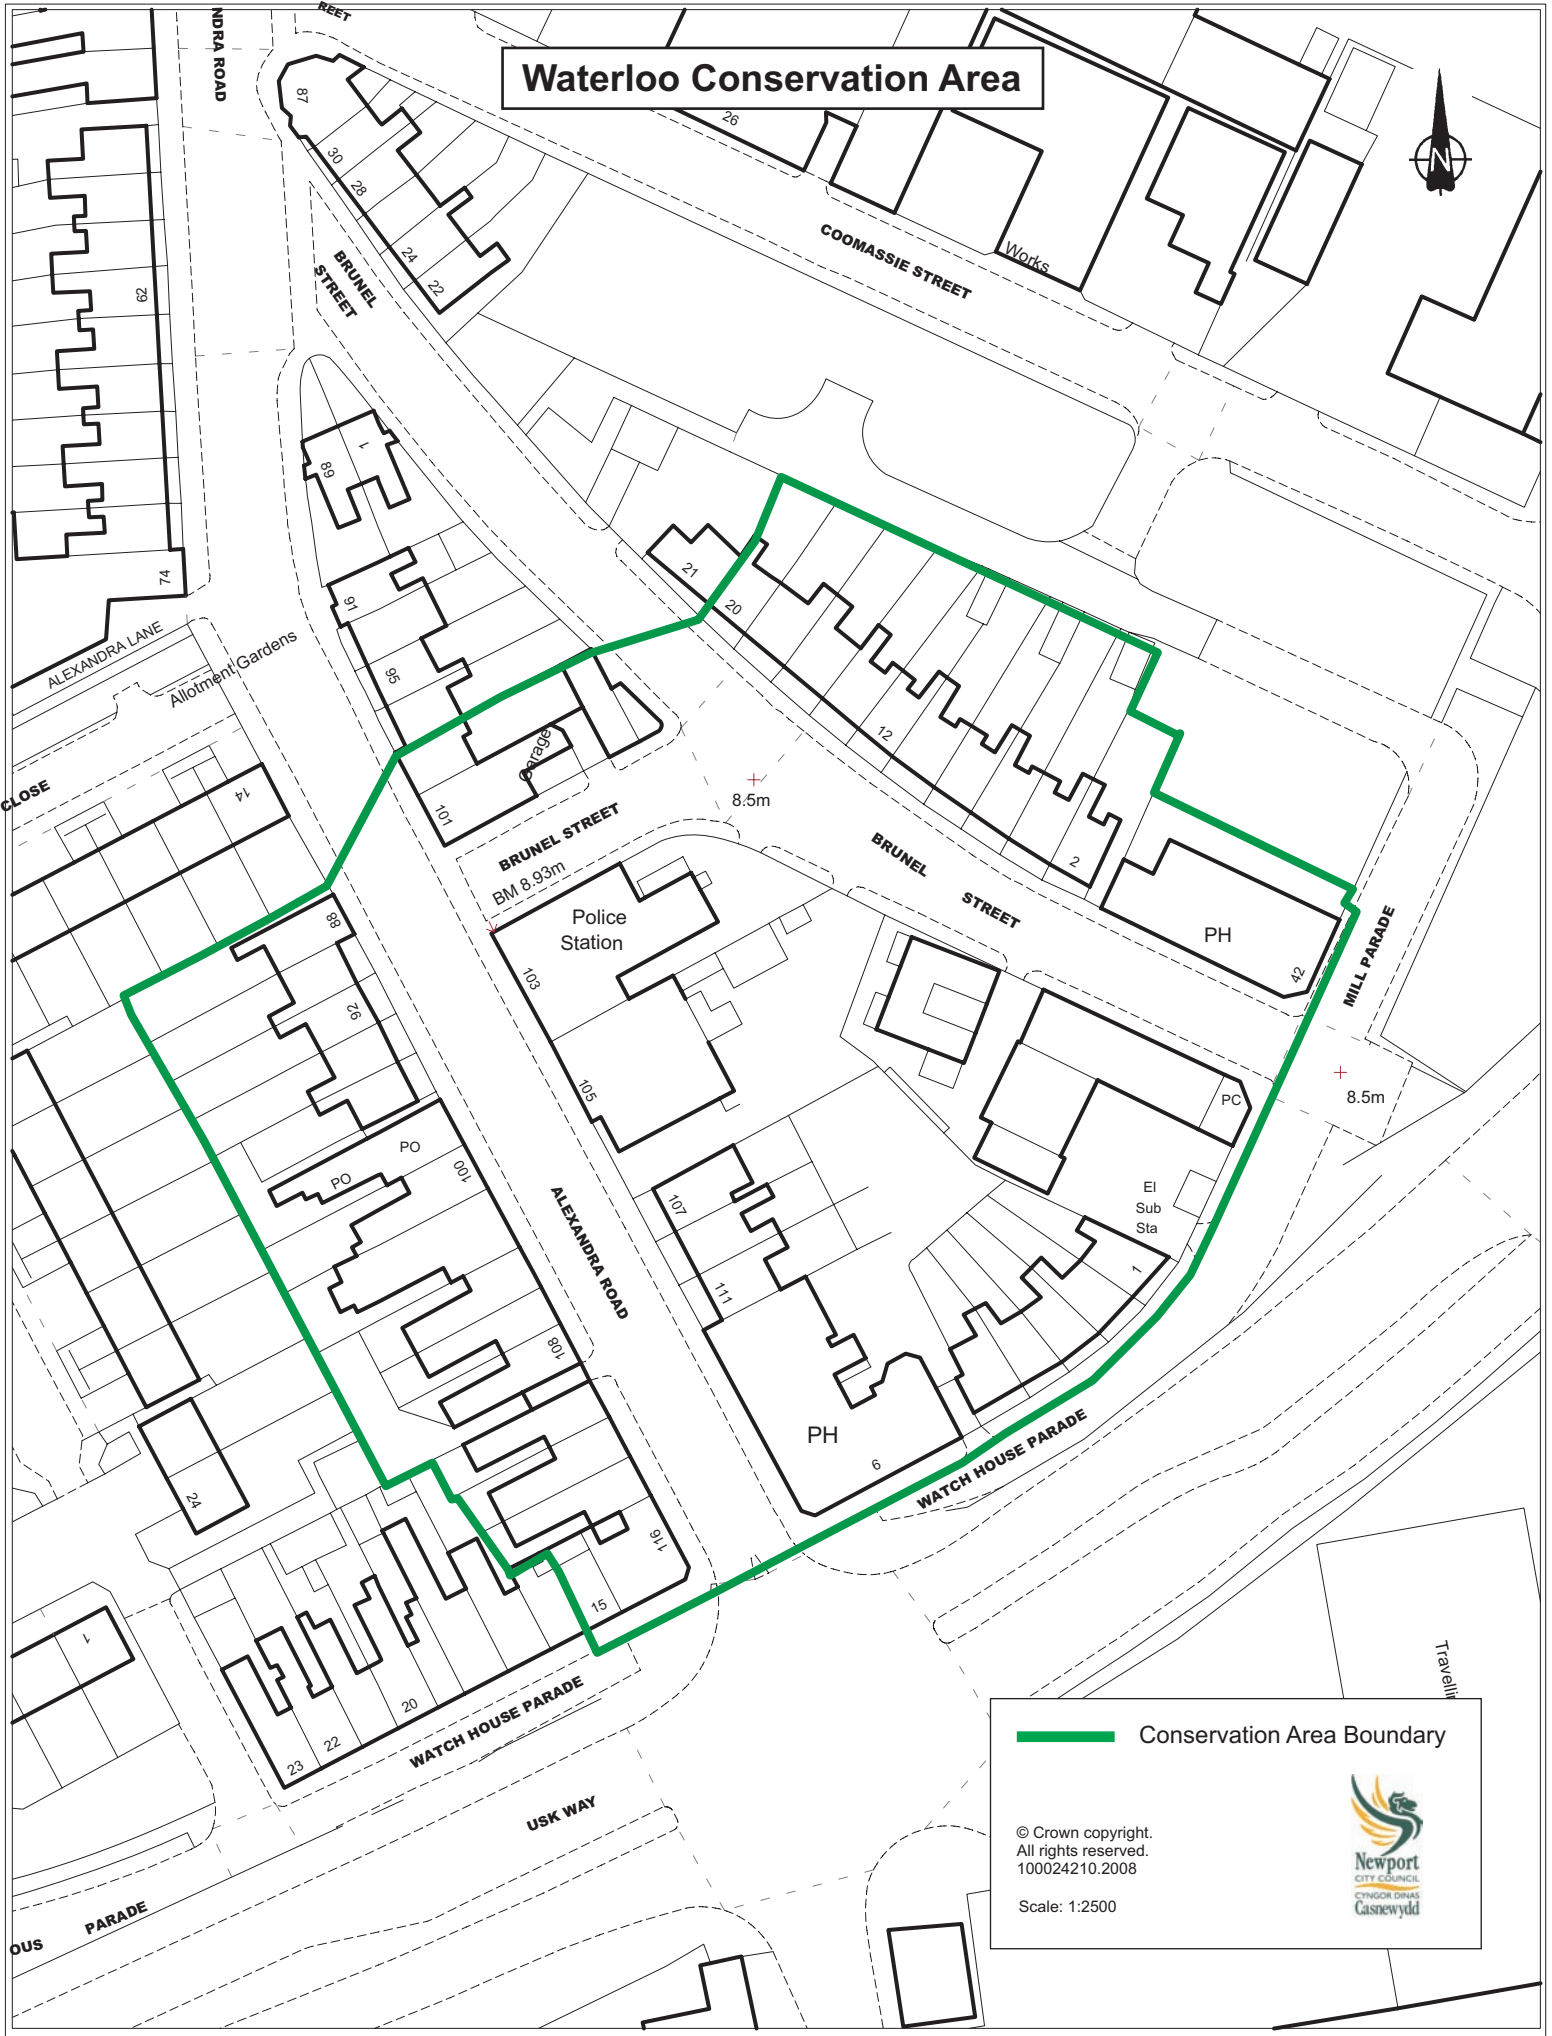

# Waterloo Conservation Area

 Conservation Area Boundary

© Crown copyright.  
All rights reserved.  
100024210.2008

Scale: 1:2500

Newport  
CITY COUNCIL  
CYNGOR DDINAS  
Casnewydd