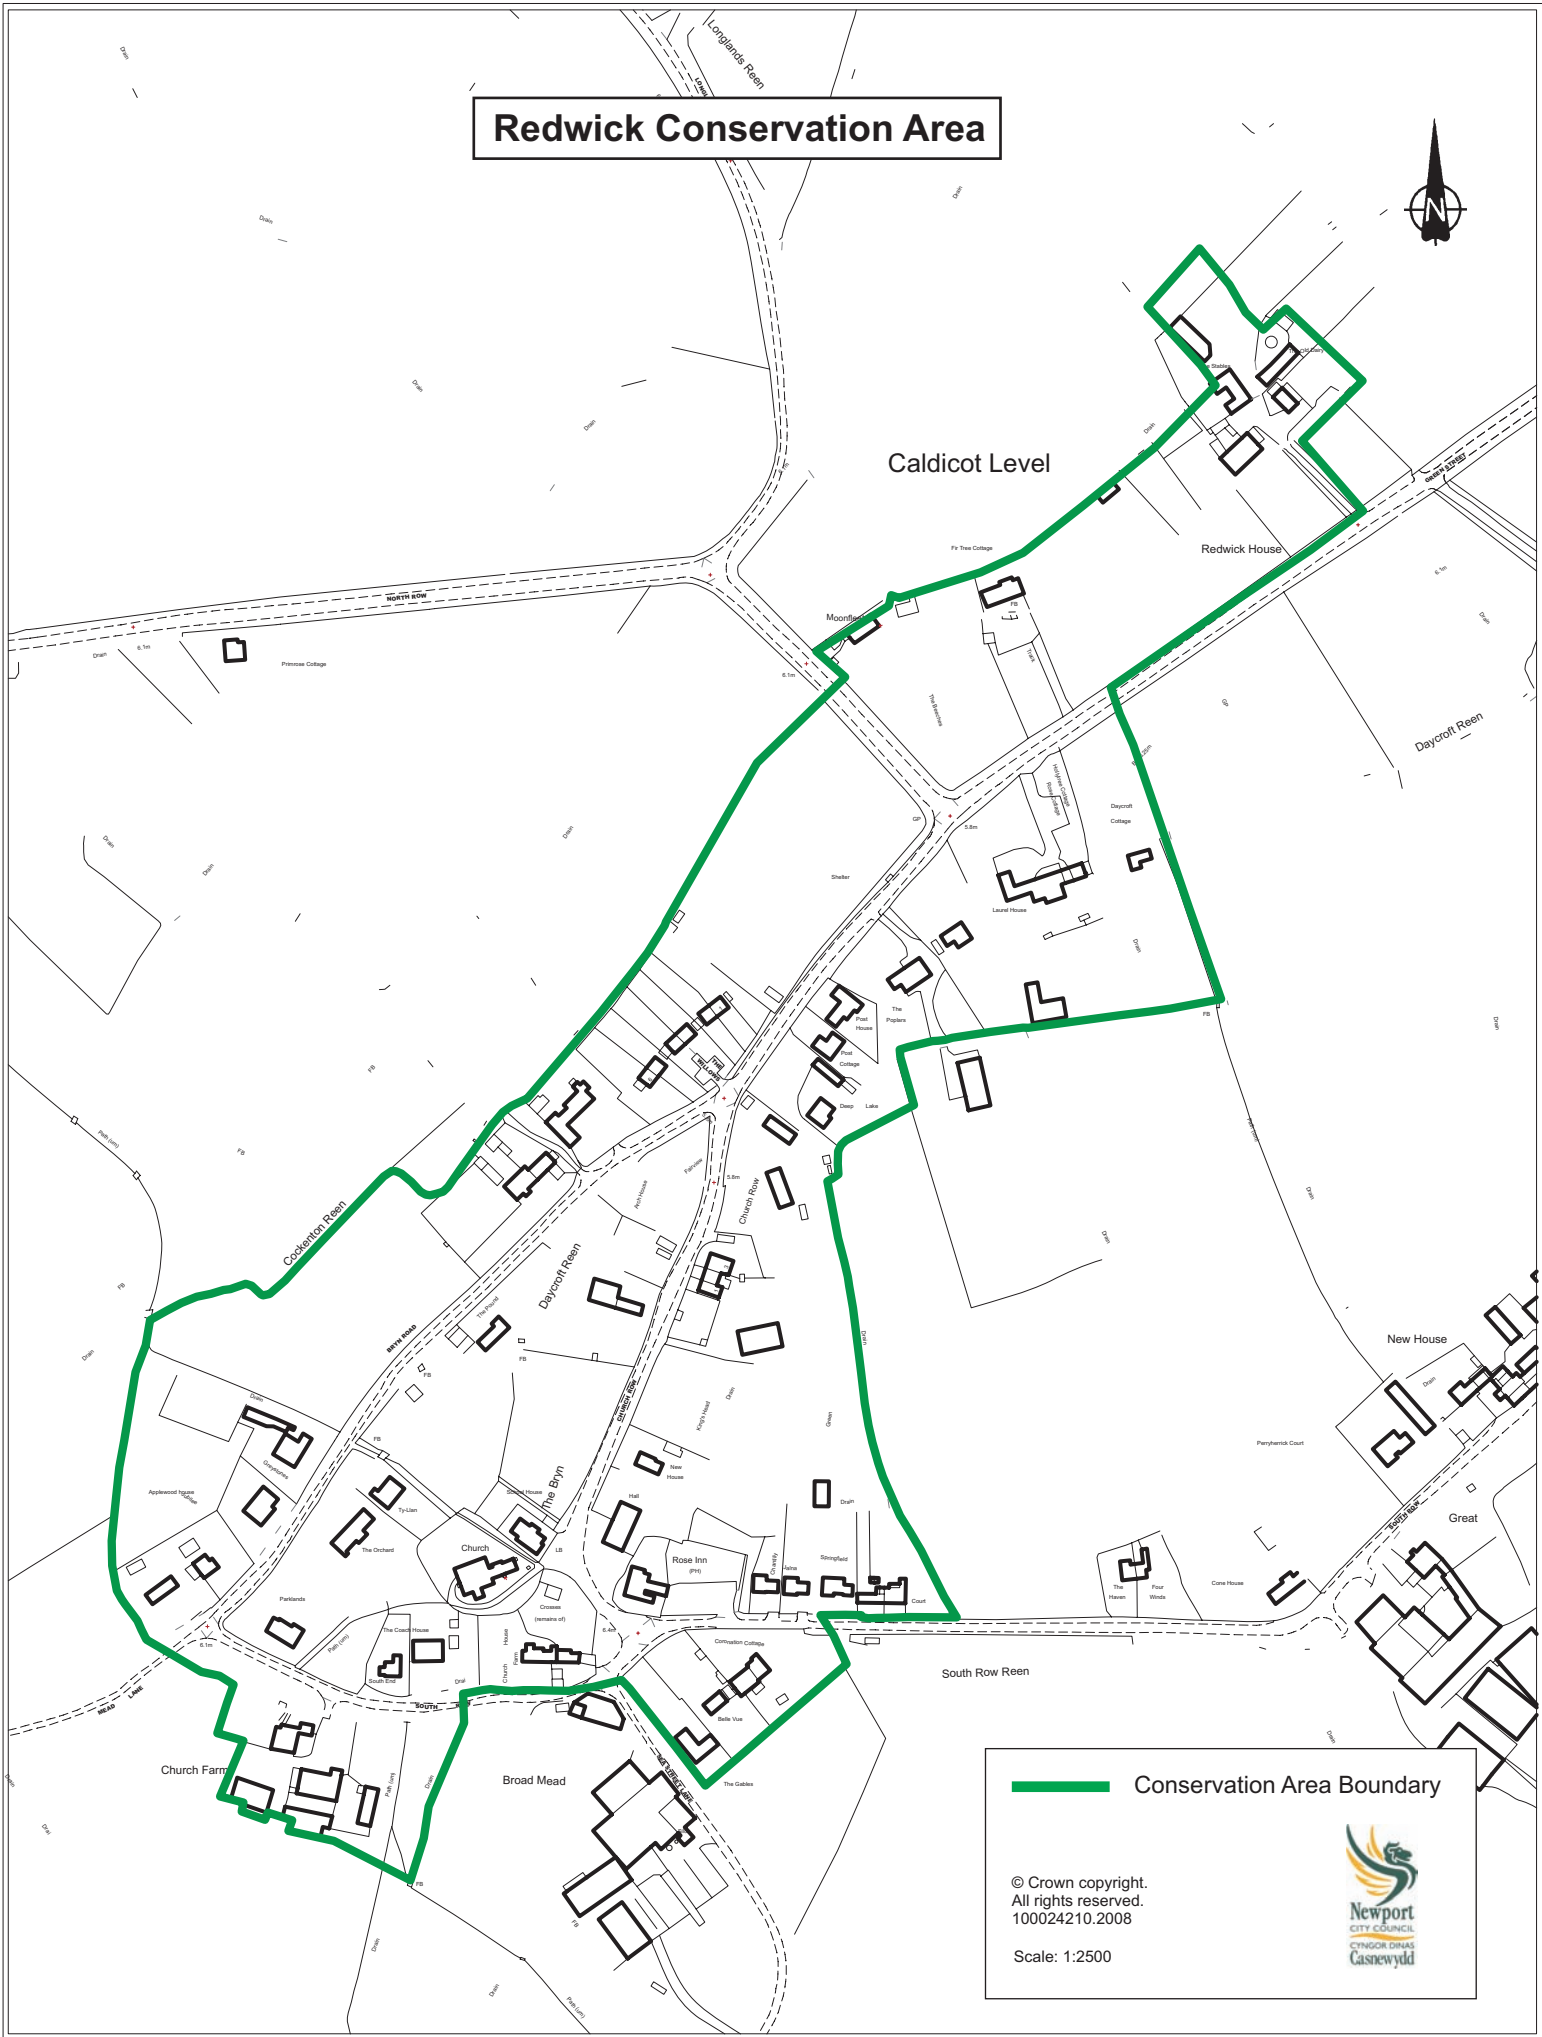

Redwick Conservation Area

— Conservation Area Boundary

© Crown copyright.
All rights reserved.
100024210.2008

Scale: 1:2500