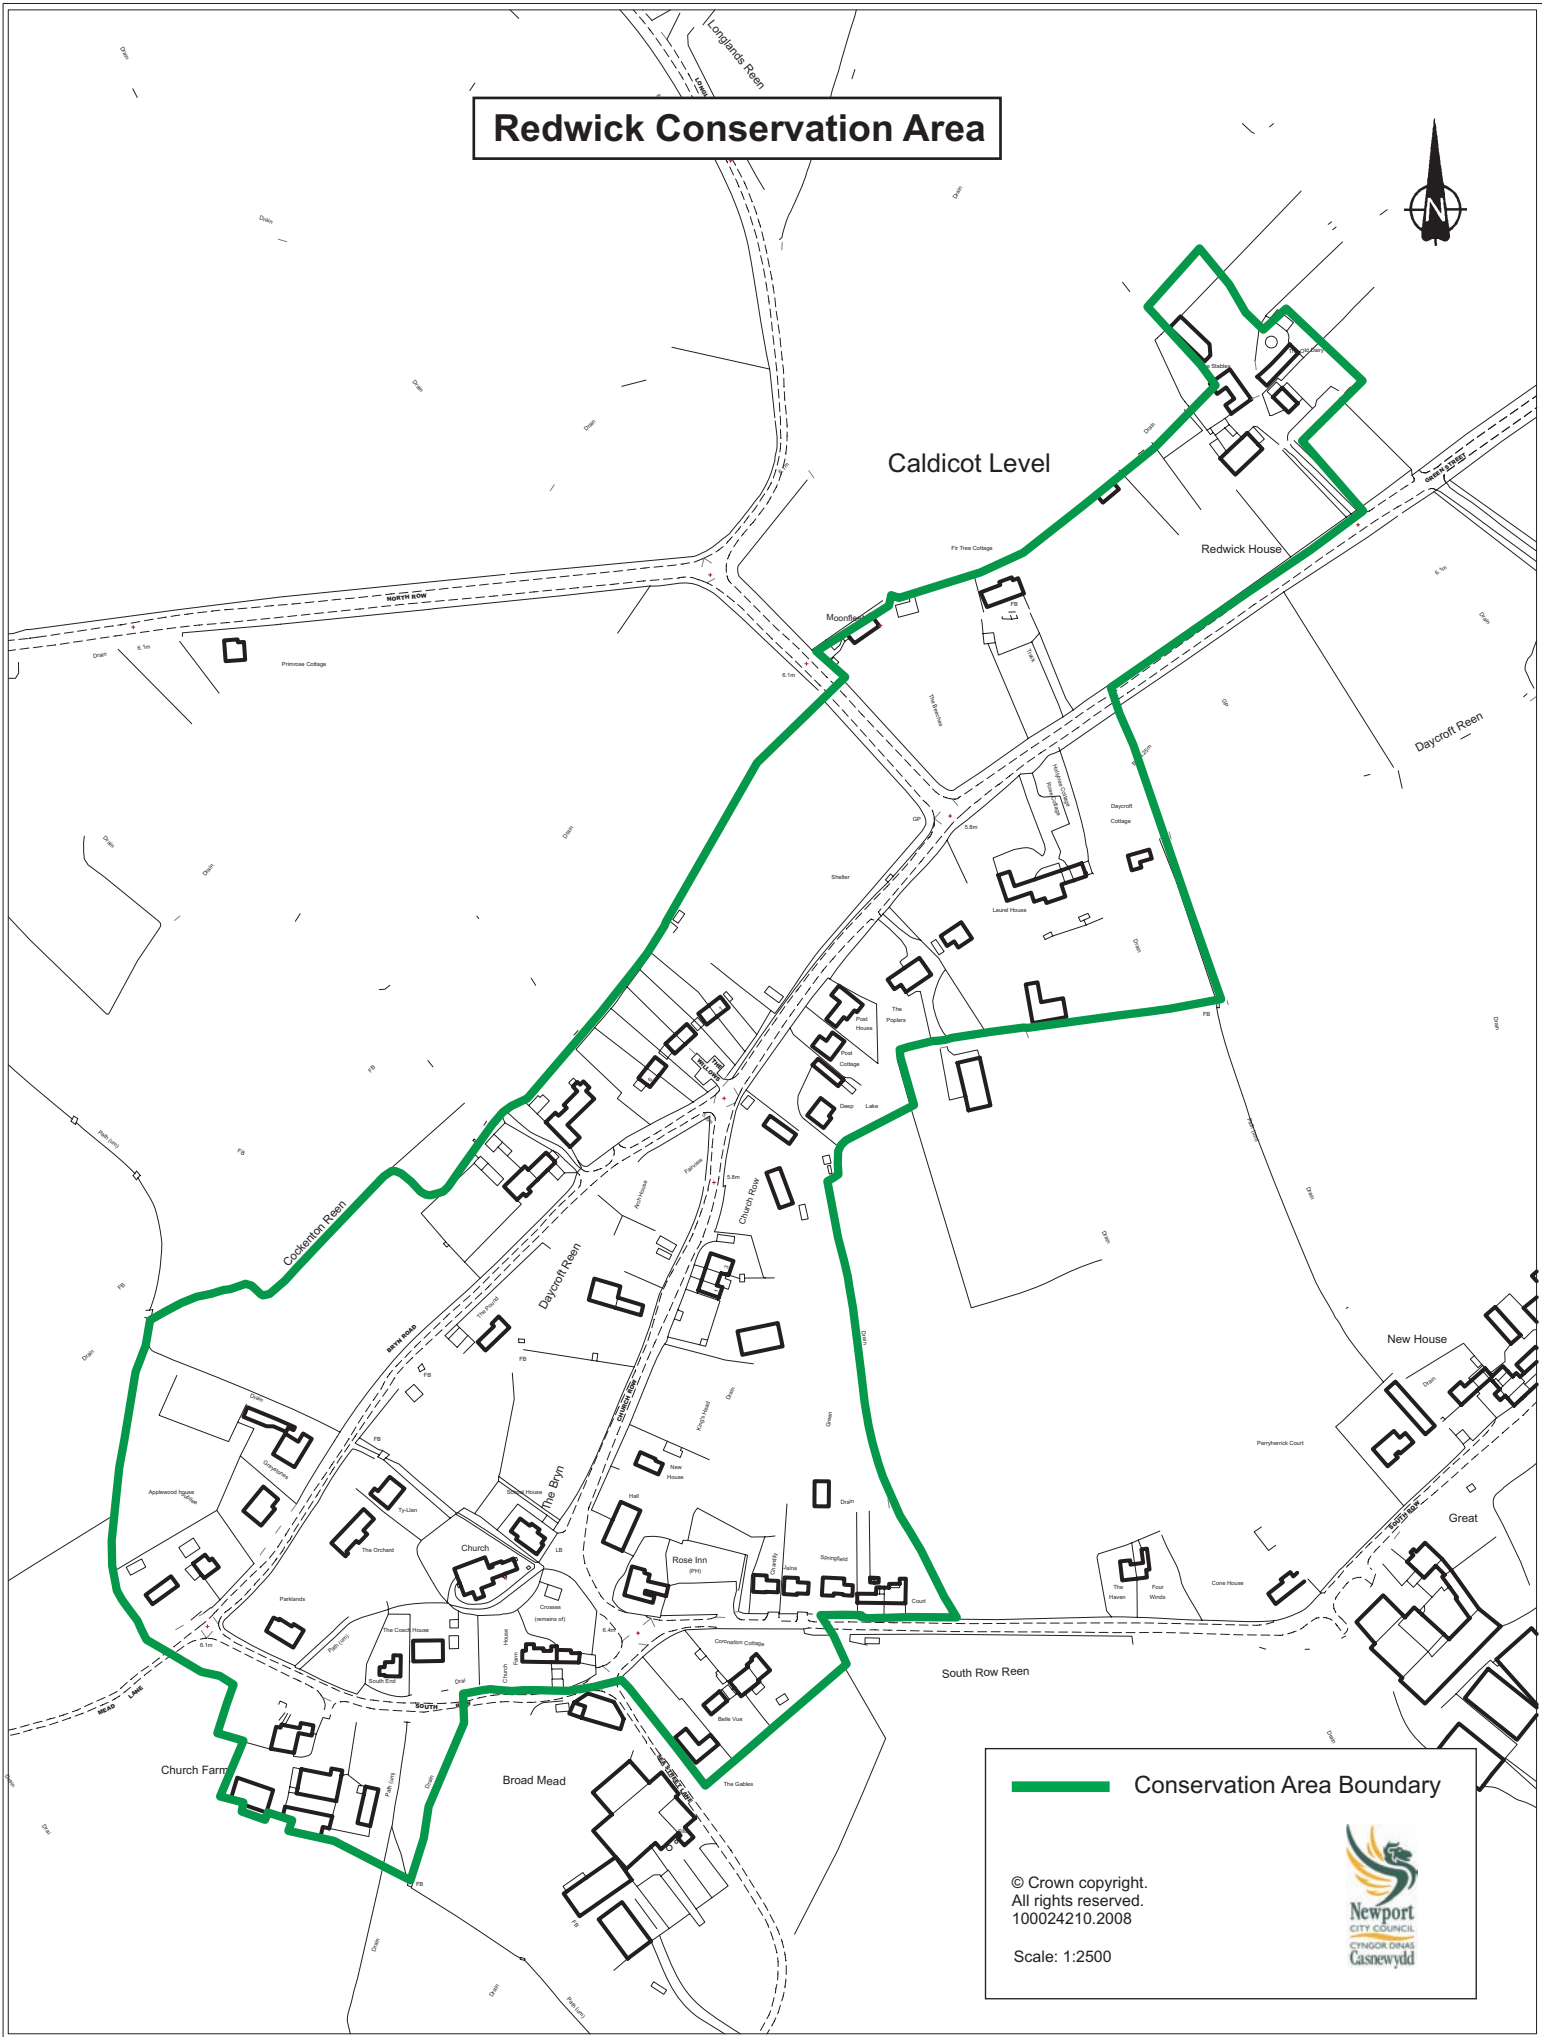

Redwick Conservation Area

 Conservation Area Boundary

© Crown copyright.
All rights reserved.
100024210.2008

Scale: 1:2500

Newport
CITY COUNCIL
CYNGOR DDINAS
Casnewydd