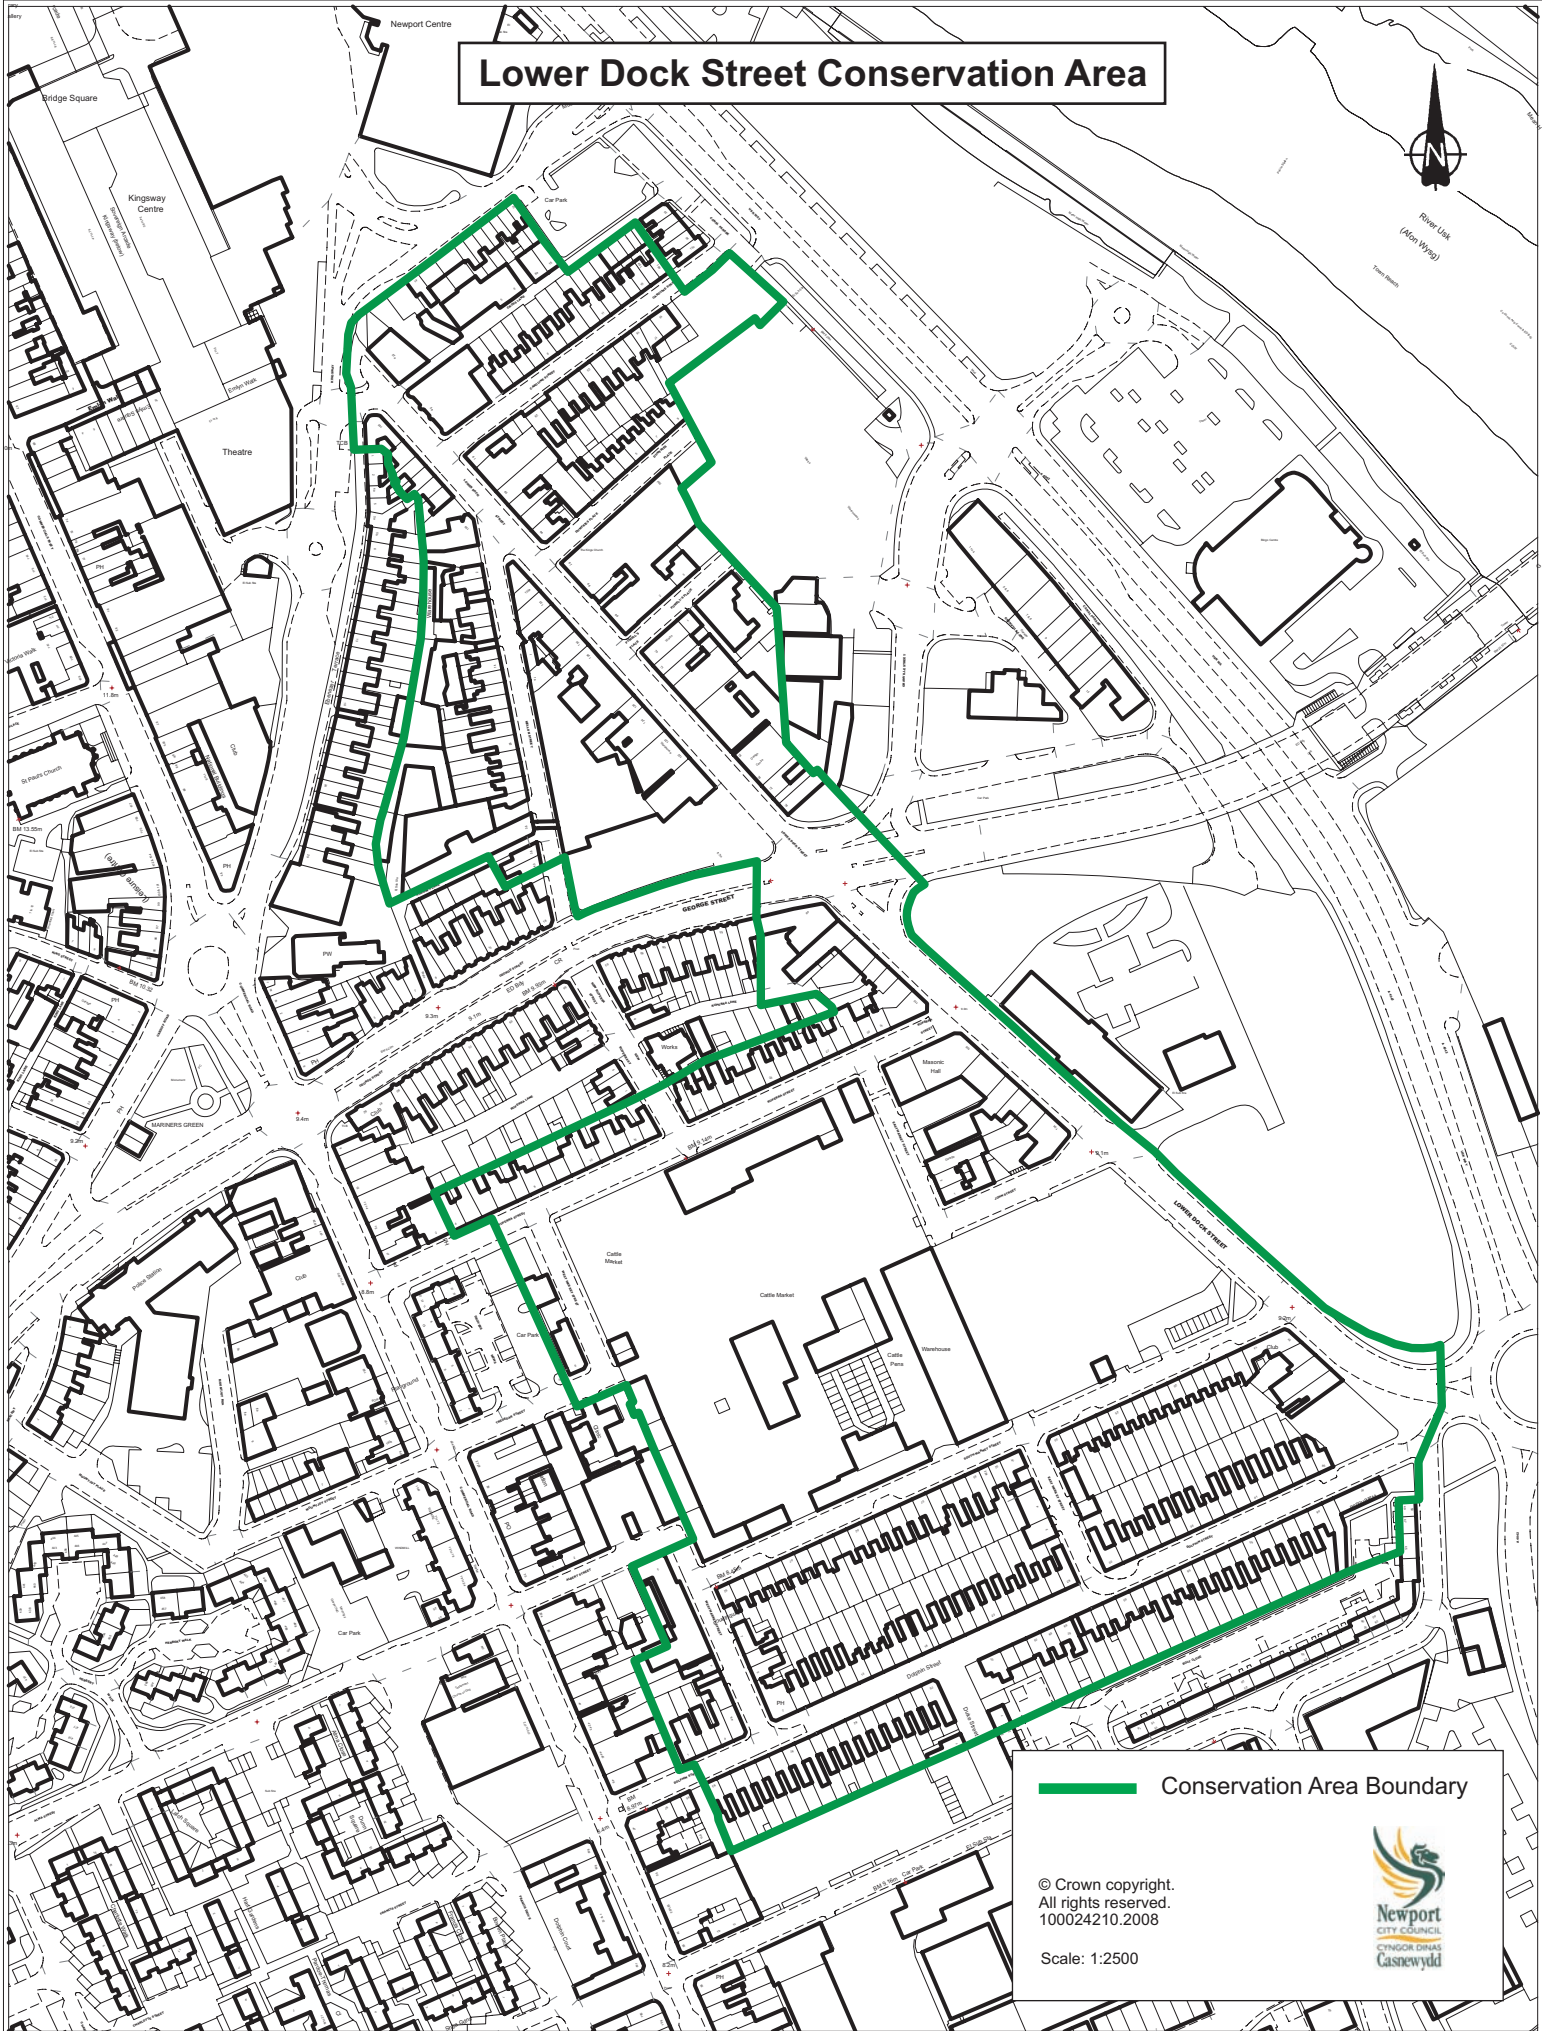

# Lower Dock Street Conservation Area

Conservation Area Boundary

© Crown copyright.  
All rights reserved.  
100024210.2008  
Scale: 1:2500