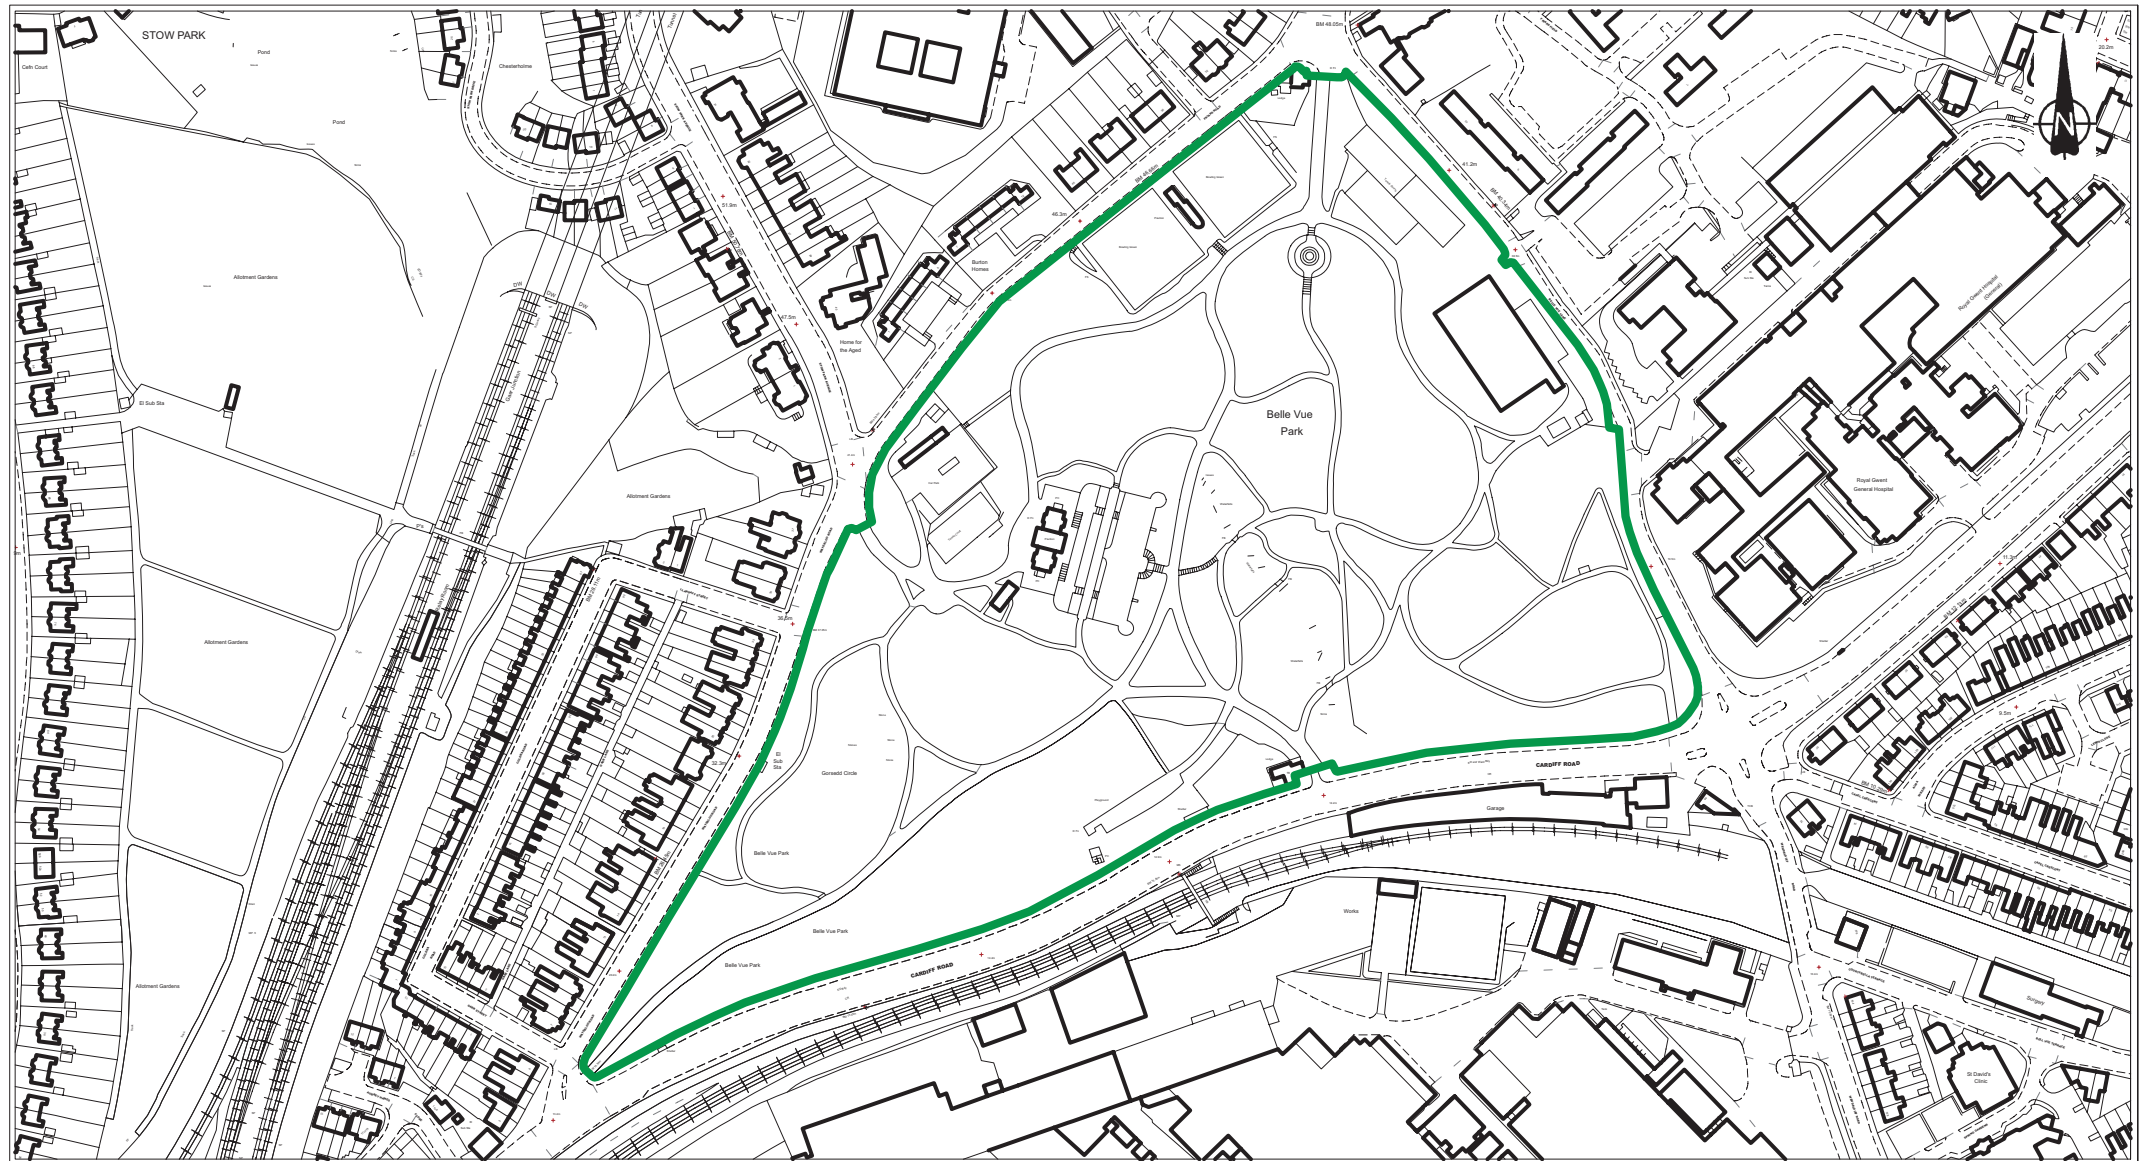

Belle Vue Park Conservation Area

 Conservation Area Boundary

© Crown copyright.
All rights reserved.
100024210.2008

Scale: 1:2500

Newport
CITY COUNCIL
CYNGOR DDINAS
Casnewydd