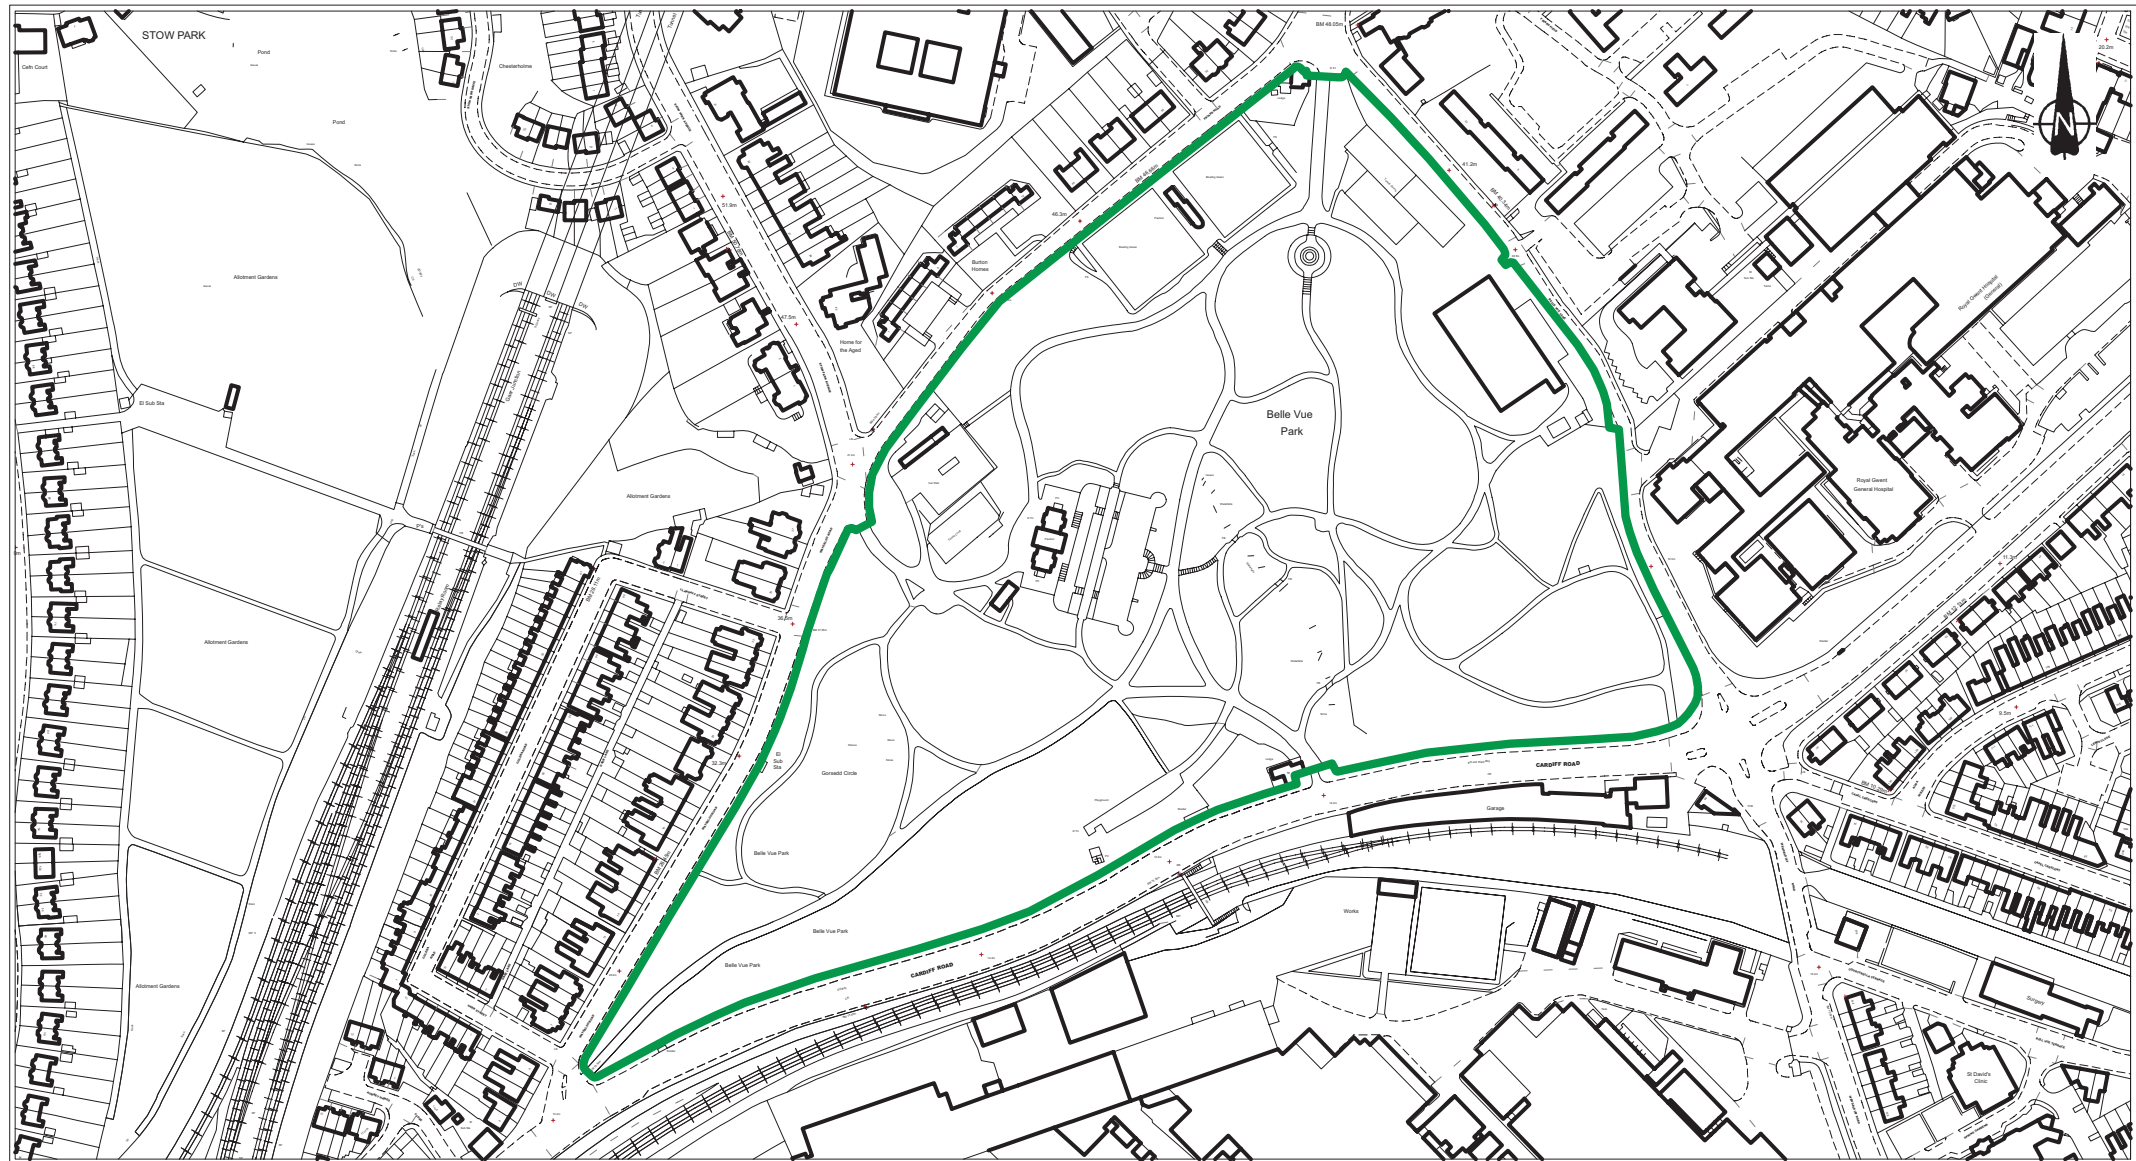

# Belle Vue Park Conservation Area

 Conservation Area Boundary

© Crown copyright.  
All rights reserved.  
100024210.2008

Scale: 1:2500

Newport  
CITY COUNCIL  
CYNGOR DDINAS  
Casnewydd