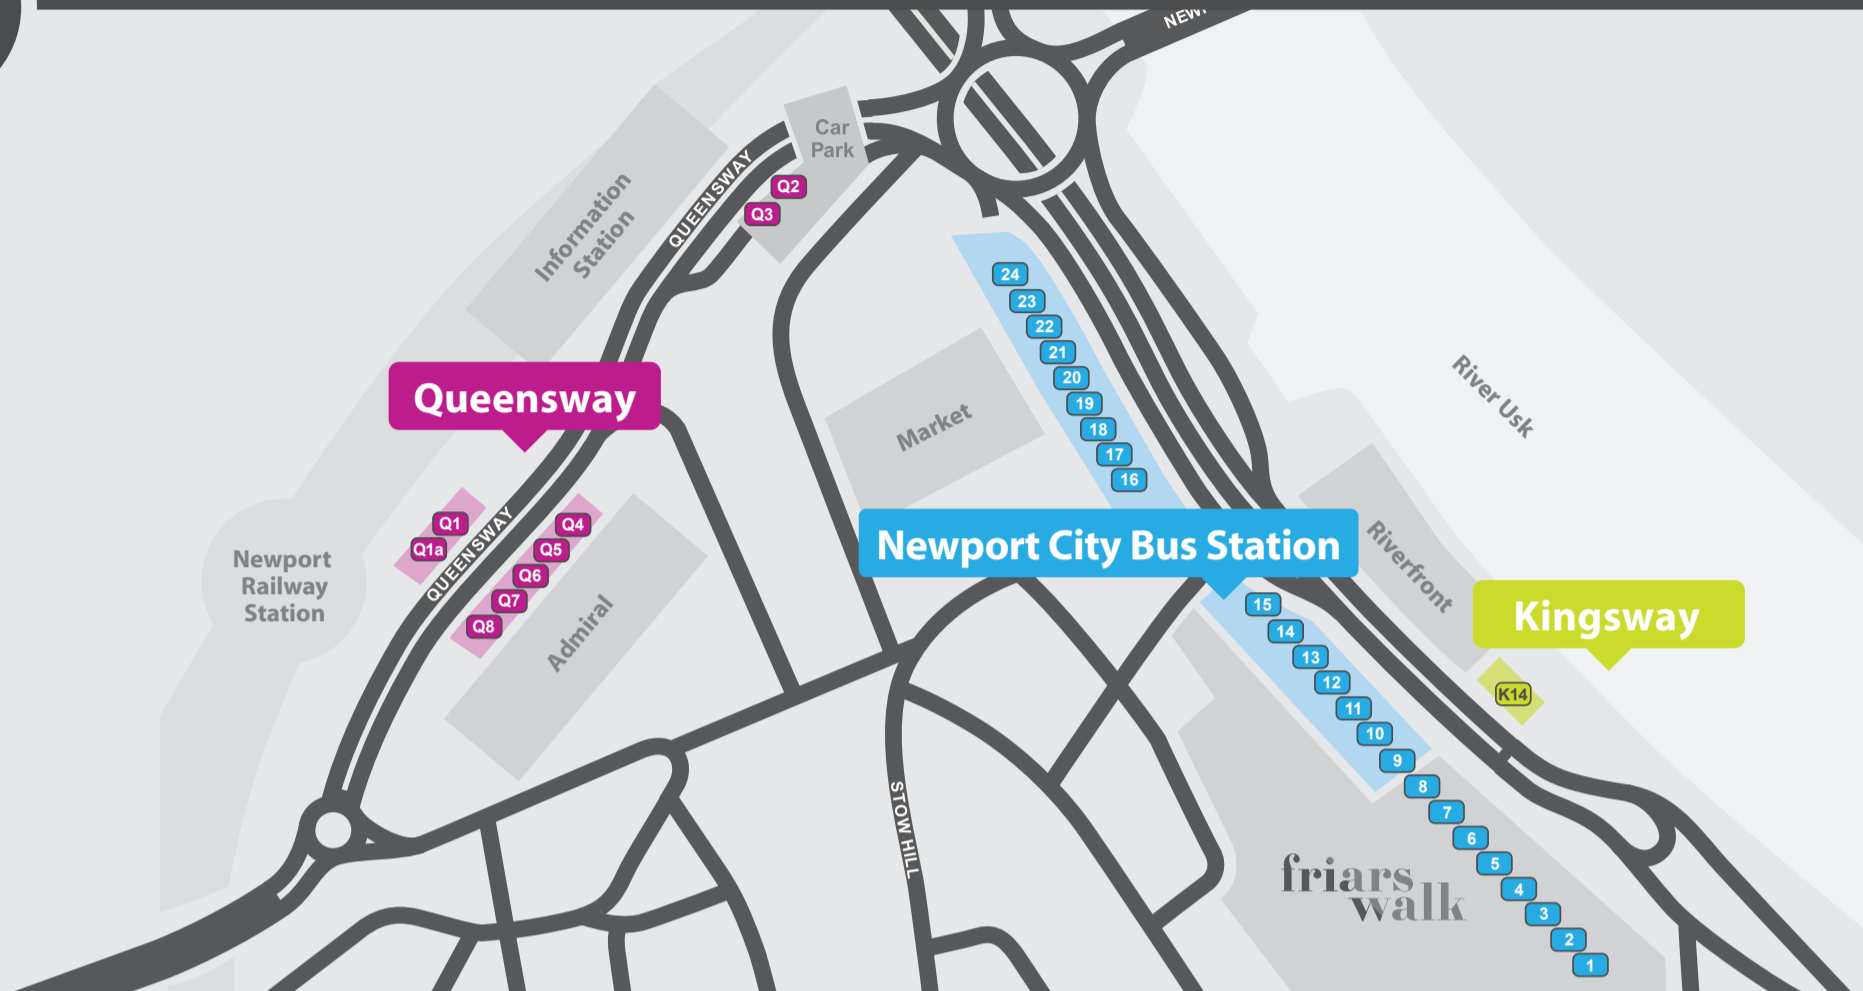

Stand service information from Friday 11 December 2015

Route Llwybr	Destination Pen y daith	Stop(s) Safle(oedd)
2A 2C	Gaer	9
6 6A	Alway	6 Q8*
7	Ringland	6
8A 8C	Ringland	4
10A 10C	Christchurch	13
15	Trevethin via Cwmbran	17
15	Bettws	1
16	Bettws	2
17 18	Malpas (Almond Drive)	3
19 19E	Malpas (Malpas Court)	5
20	Newport Retail Park	11
26A 26C	St. Julians	9
27 28	Caerleon	8
28B	Caerleon	8 Q7*
29B	Cwmbran	11
30	Cardiff	14
34	Celtic Springs	10
35 36	Duffryn	10
37	Rhiwderin	7
40 41	Pillgwenlly	13
42 43	Moorland Park	12
44	Nash College	12 Q8*
50	Bargoed	21 Q5
56	Markham	19 Q6

Route Llwybr	Destination Pen y daith	Stop(s) Safle(oedd)
60	Monmouth	7
63	Wetlands	7
63A	Cwmbran	7
73	Chepstow	11
74	Chepstow	14
151	Blackwood	20 Q5
644	St Josephs School	23
647	Ponthir & St Josephs School	23
N1	Duffryn and Ringland	22
N2	Brynglas	23
N3	Allt Yr Yn	23 Q2
R1	Risca	19 Q6
R1	Risca (Eve & Sun only)	19 Q4
R2	Risca	23
X7	Chepstow for Bristol	24
X15	Brynmawr	18
X18	Ebbw Vale	18
X20	Abergavenny	17
X24	Blaenavon	16
X30	Cardiff	15