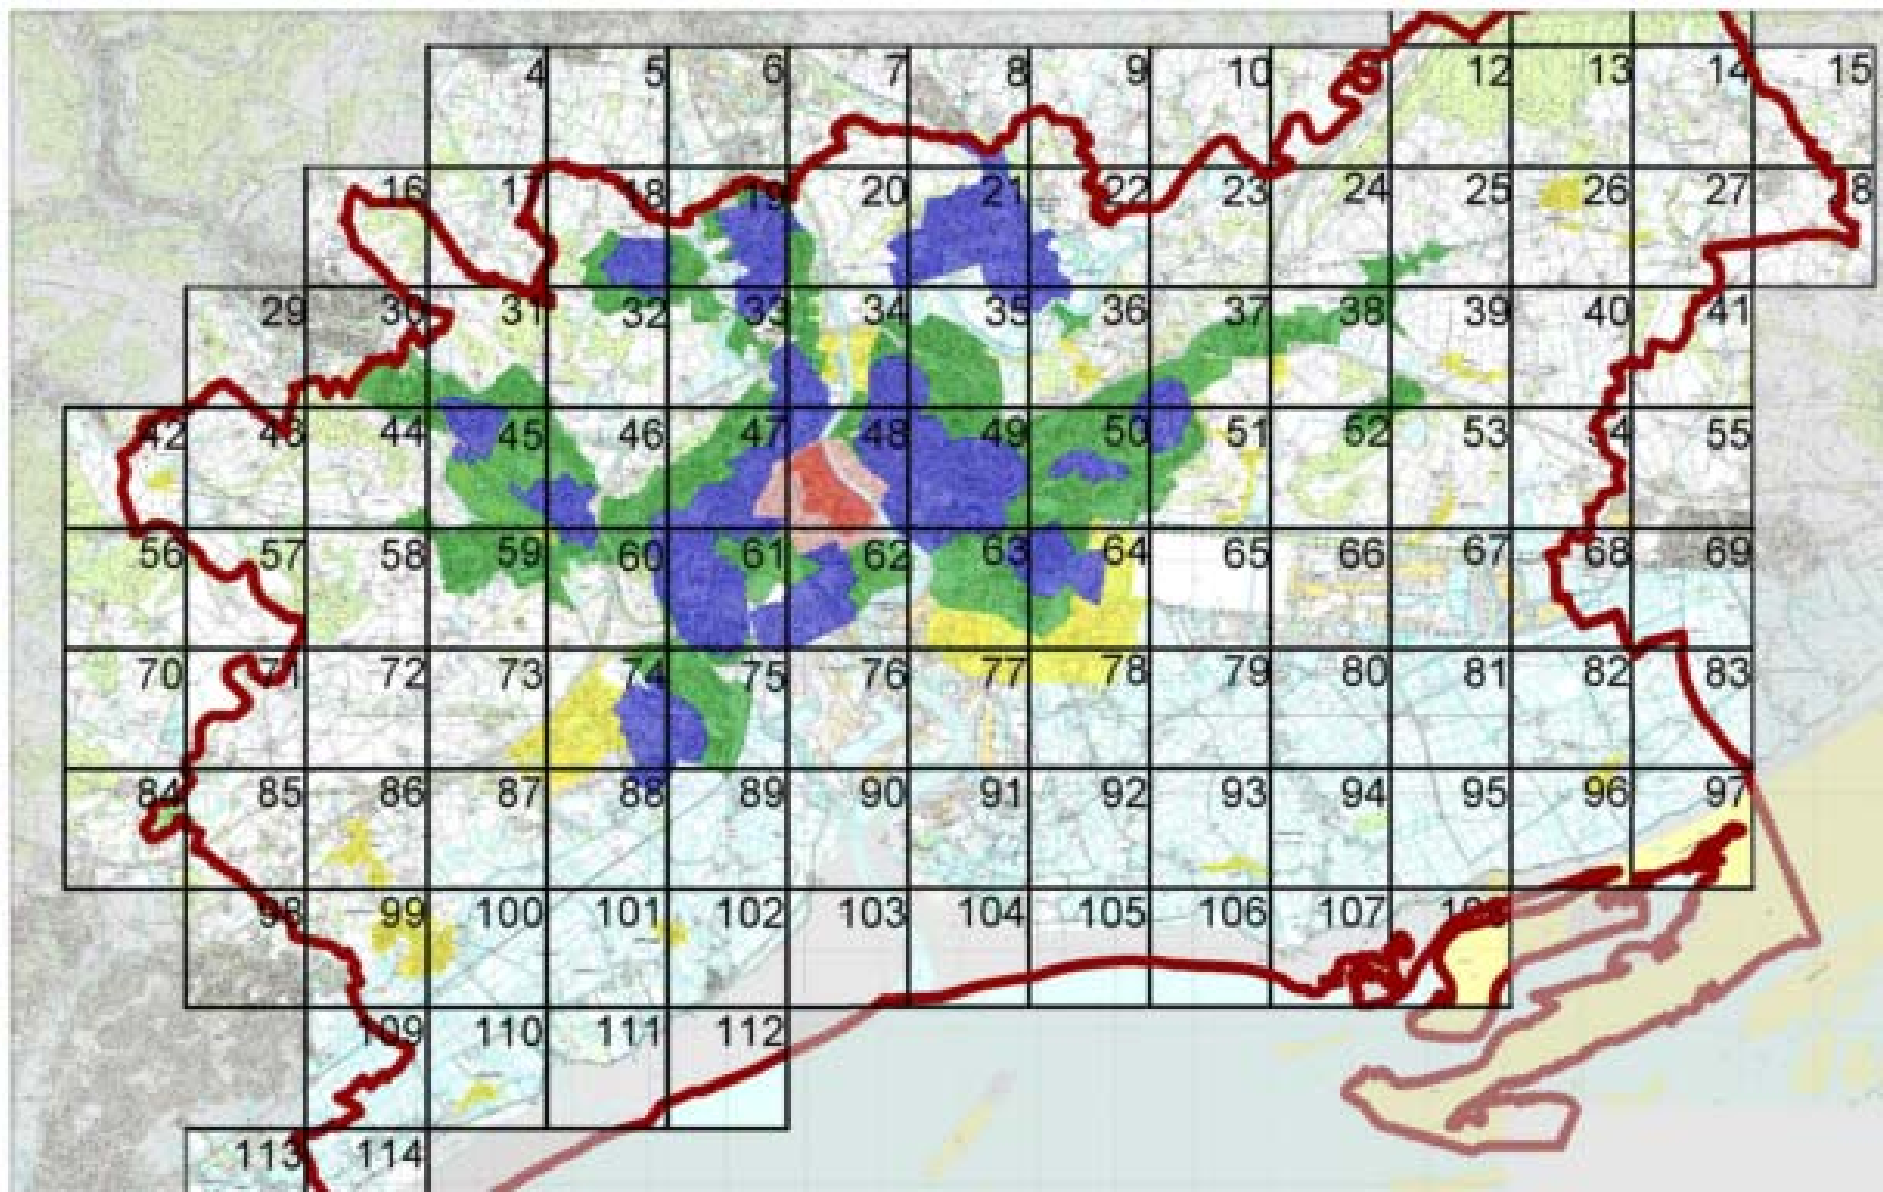

NEWPORT CITY COUNCIL  
DRAFT SUPPLEMENTARY PLANNING GUIDANCE LDP 5

CYNGOR DINAS CASNEWYDD  
CANLLAW CYNLLUNIO ATODOL DRAFFT CDLL 5

CAR PARKING STANDARDS: PARKING ZONES  
MARCH 2012

SAFONAU PARCIO CEIR: PARTHAU PARCIO  
MAWRTH 2012