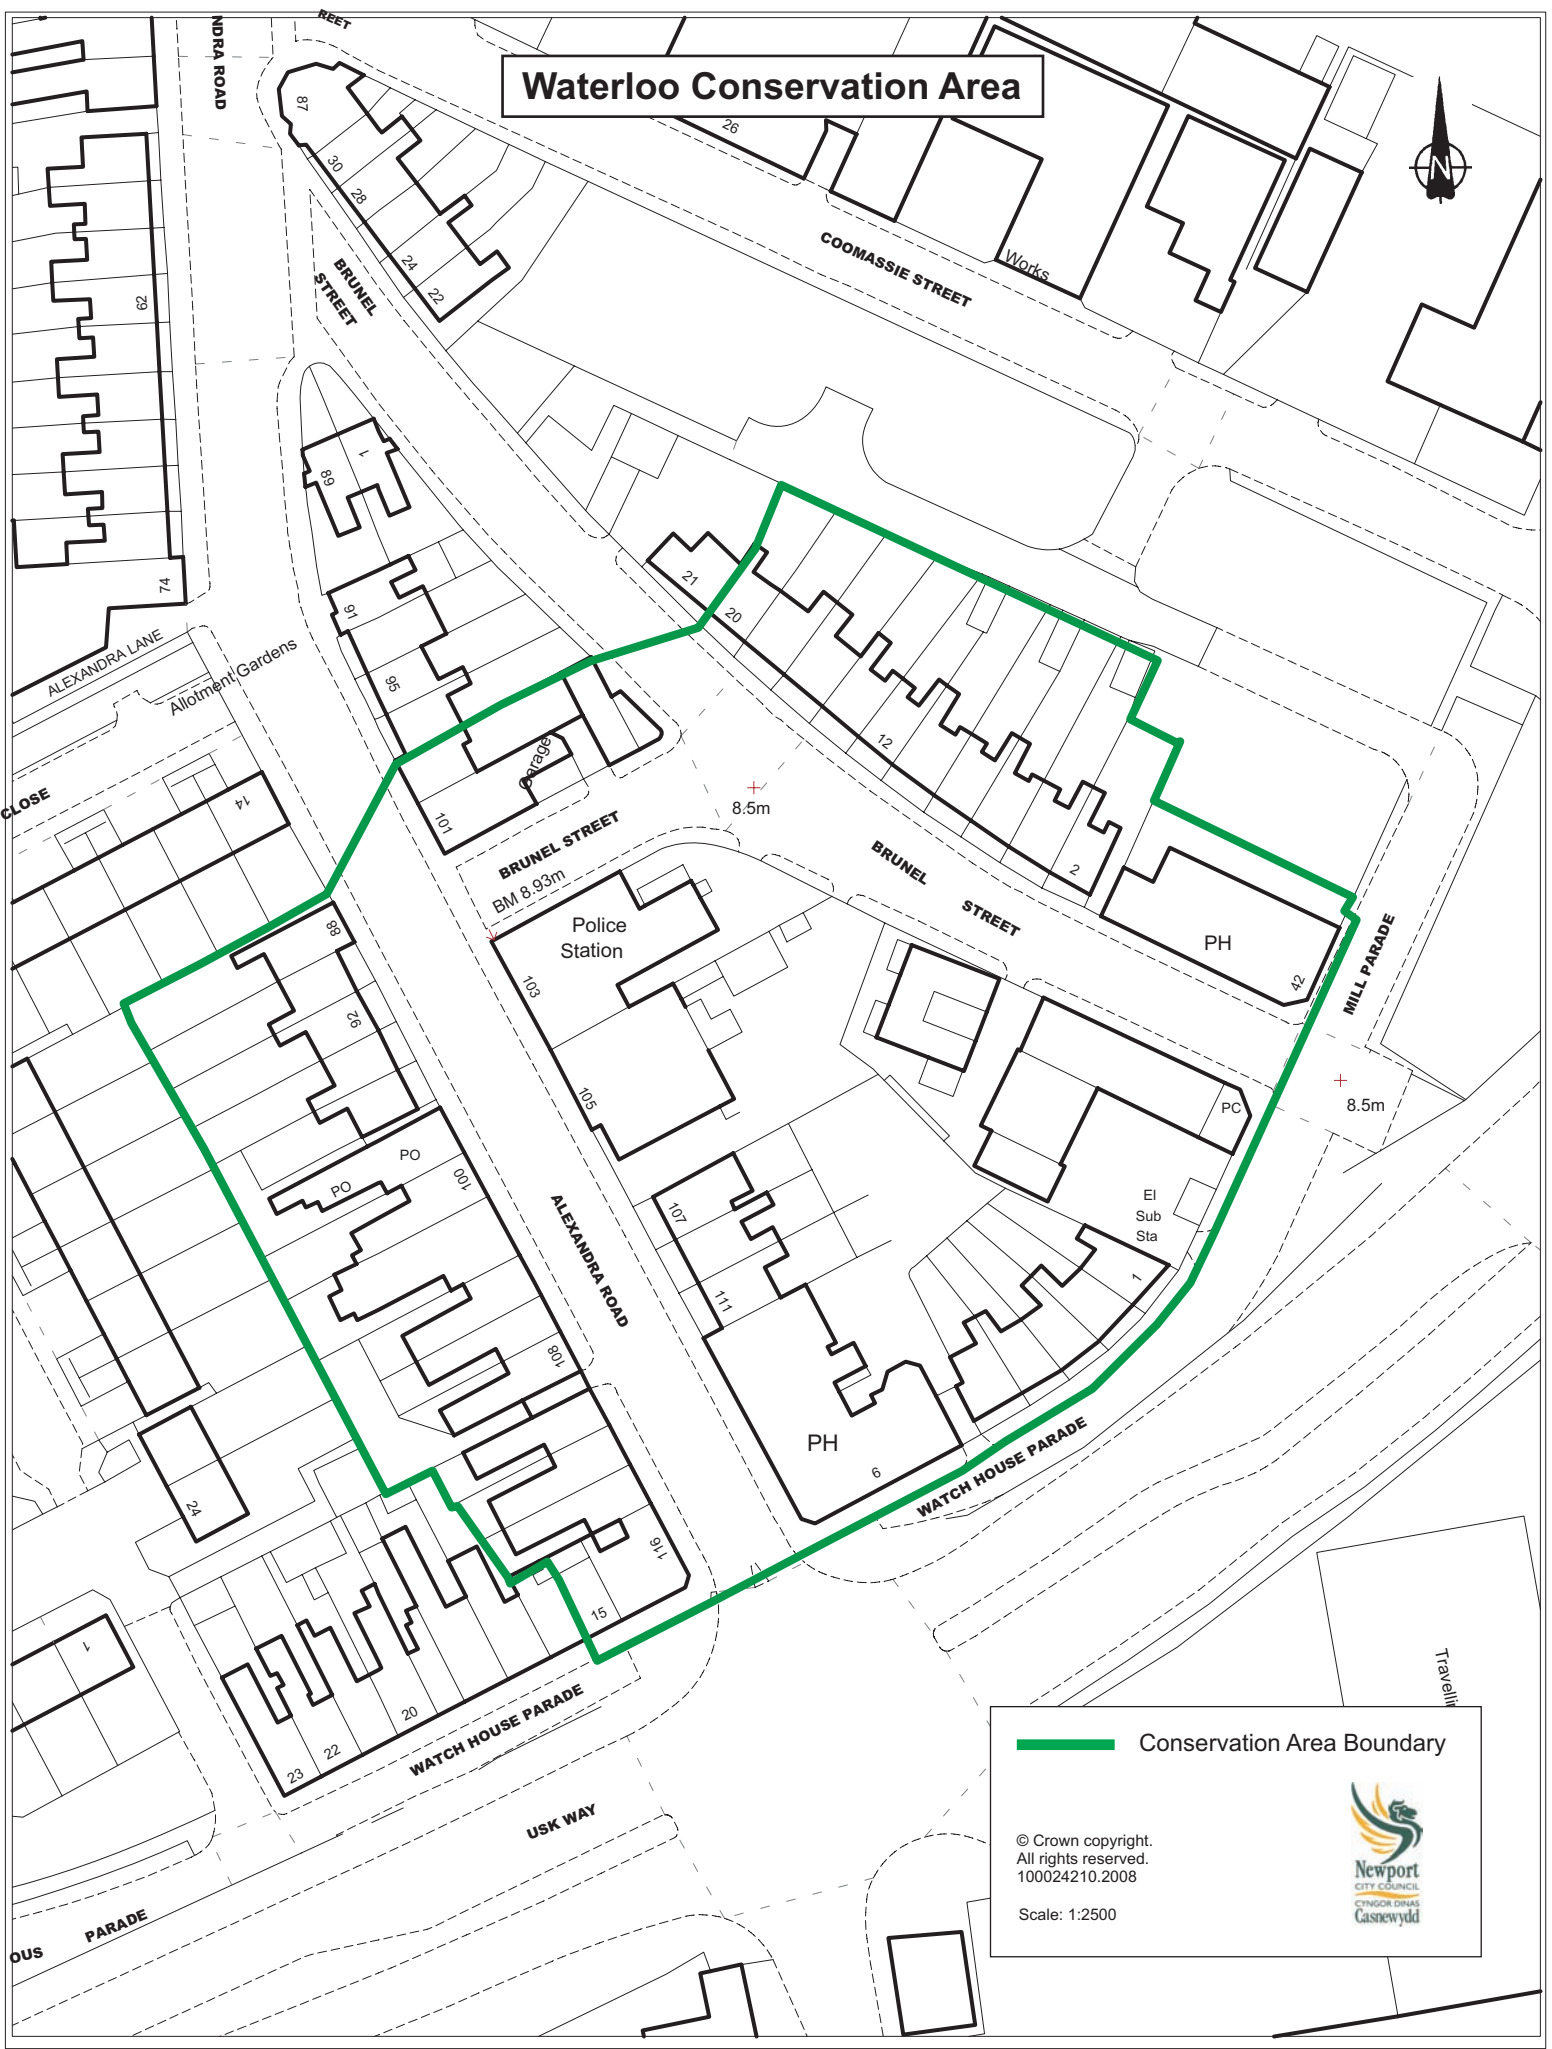

Waterloo Conservation Area

 Conservation Area Boundary

© Crown copyright.
All rights reserved.
100024210.2008

Scale: 1:2500

Newport
CITY COUNCIL
CYNGOR DDINAS
Casnewydd