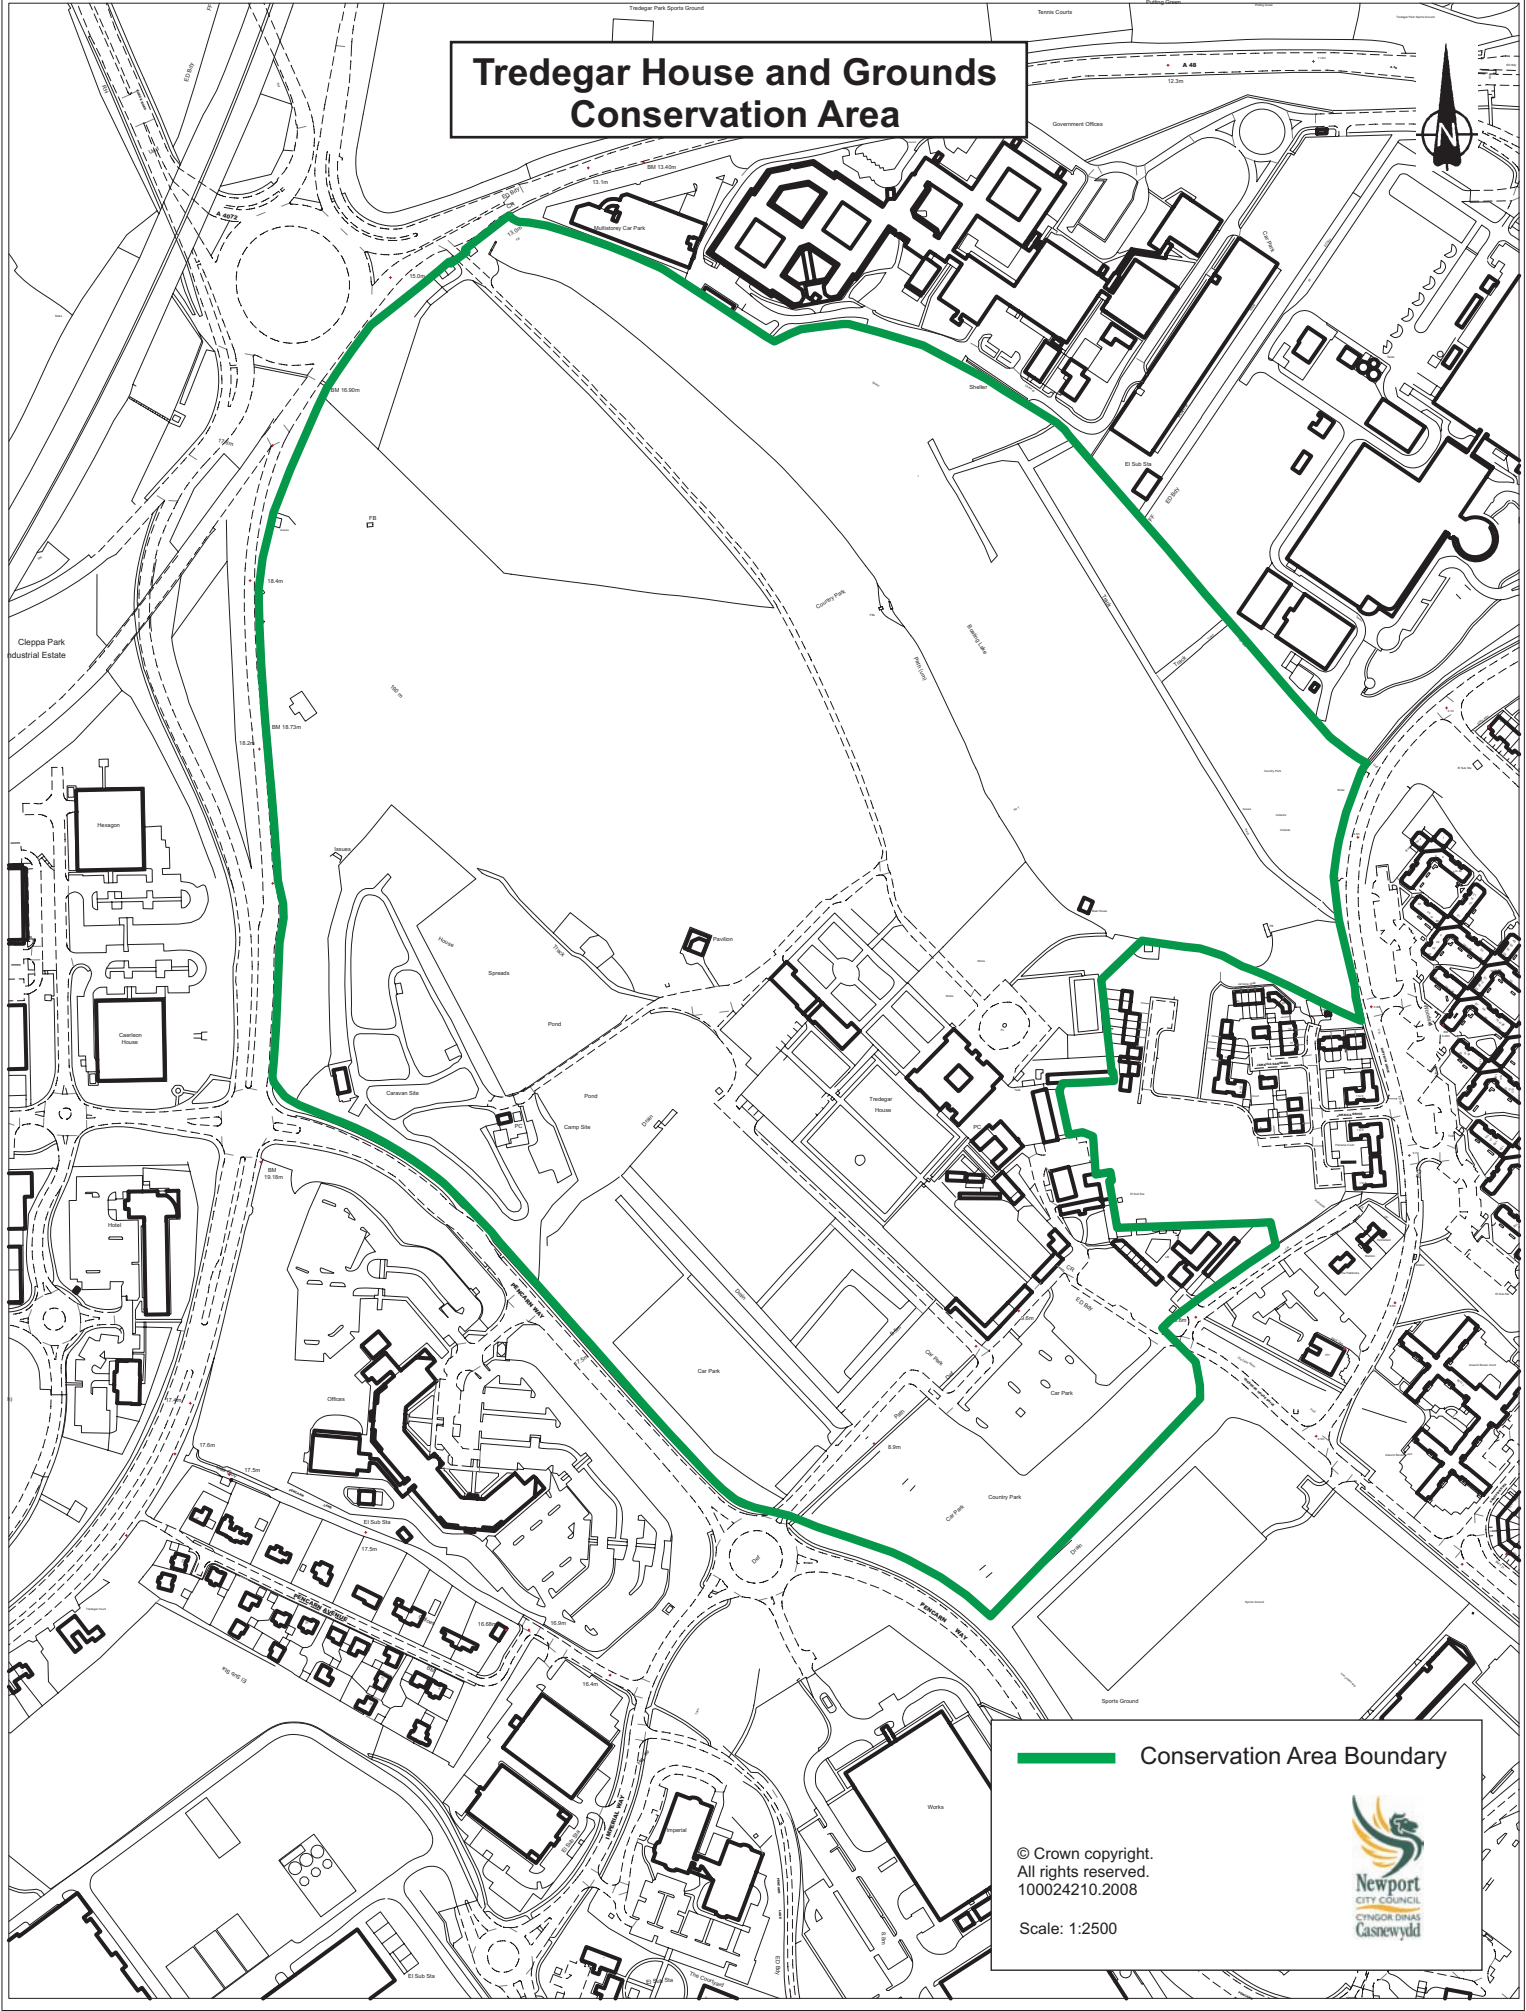

# Tredegar House and Grounds Conservation Area

— Conservation Area Boundary

© Crown copyright.  
All rights reserved.  
100024210.2008

Scale: 1:2500

Newport  
CITY COUNCIL  
CYNOR DINAS  
Casnewydd