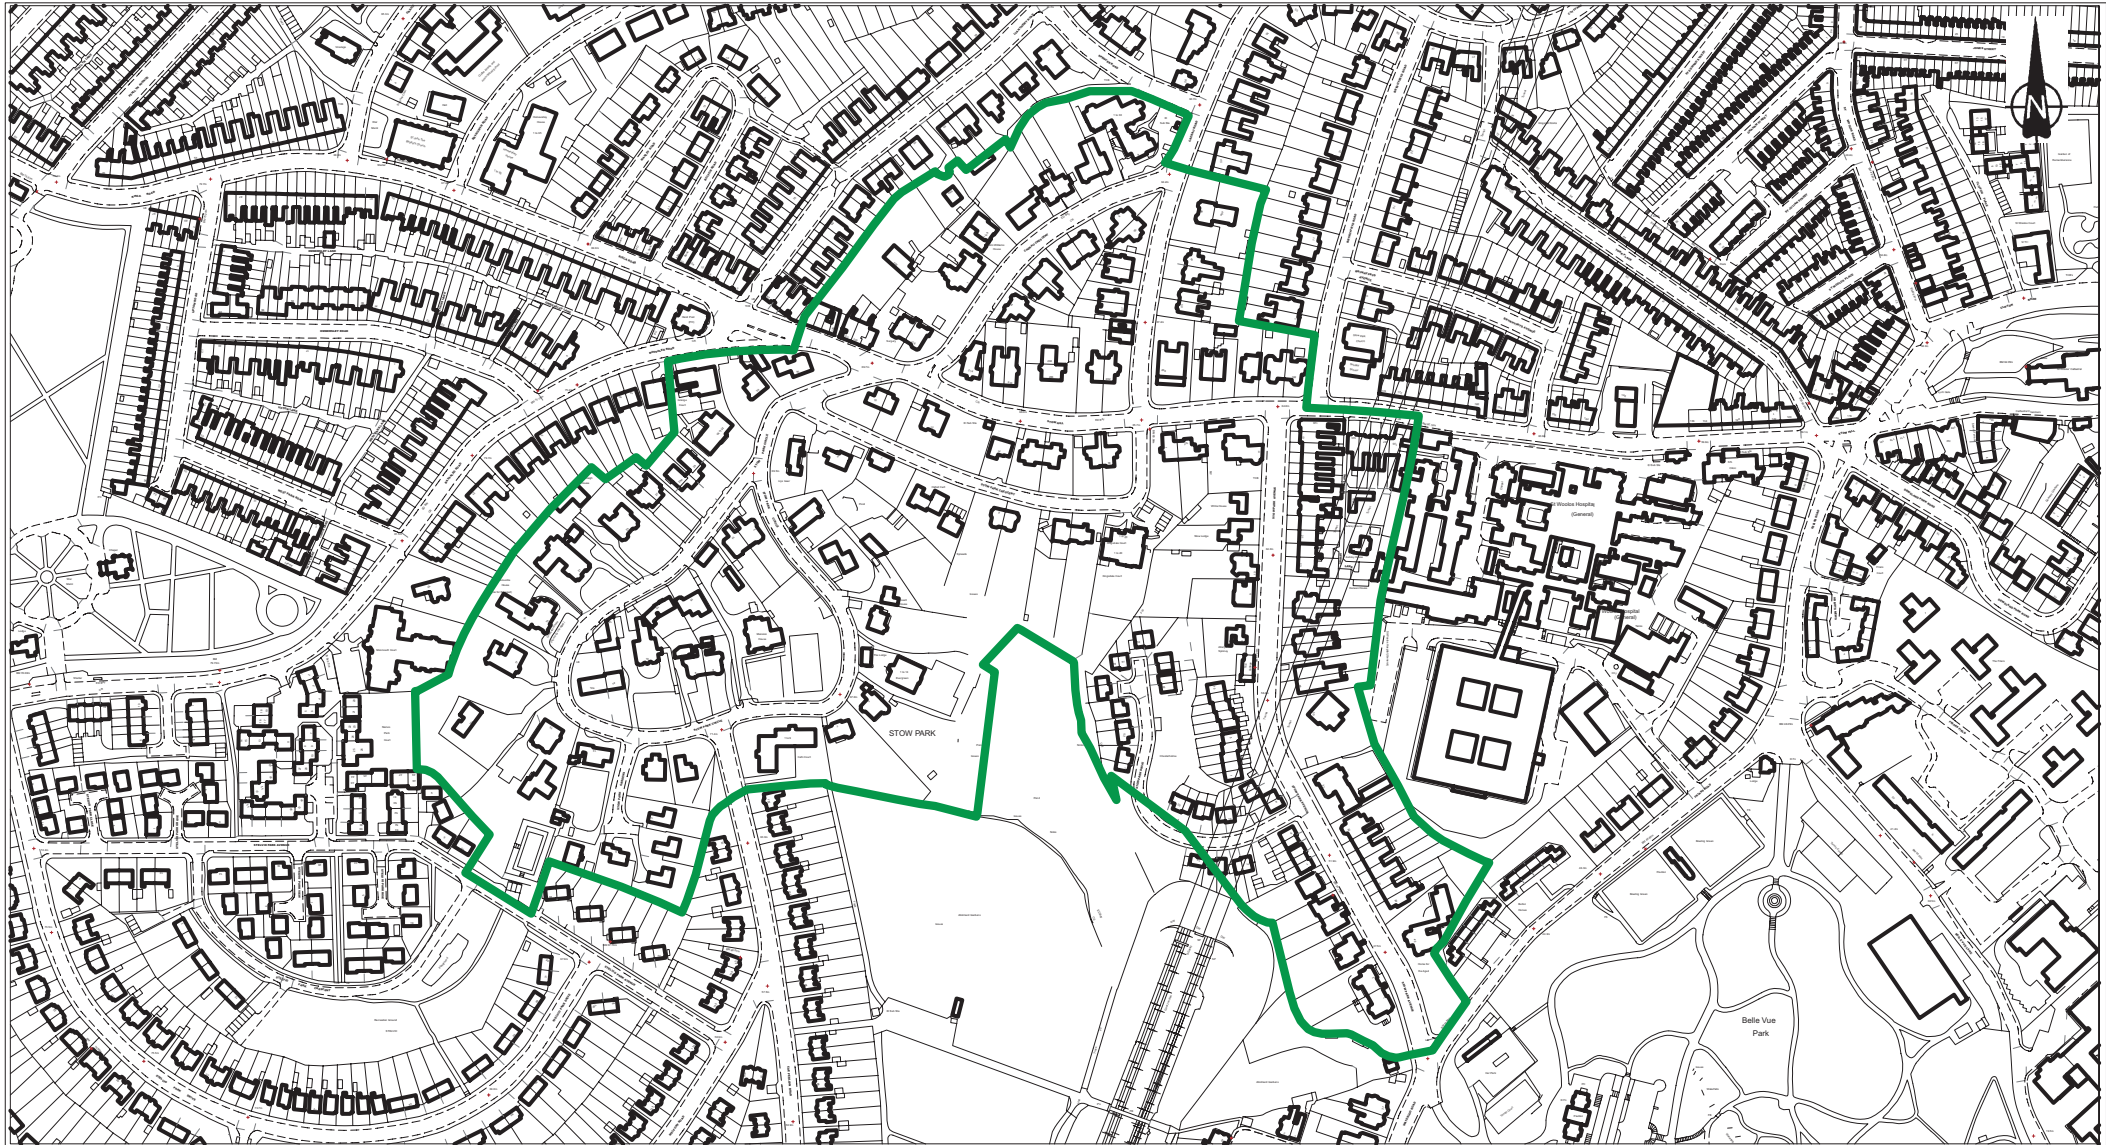

Stow Park Conservation Area

— Conservation Area Boundary

© Crown copyright.
All rights reserved.
100024210.2008

Scale: 1:2500