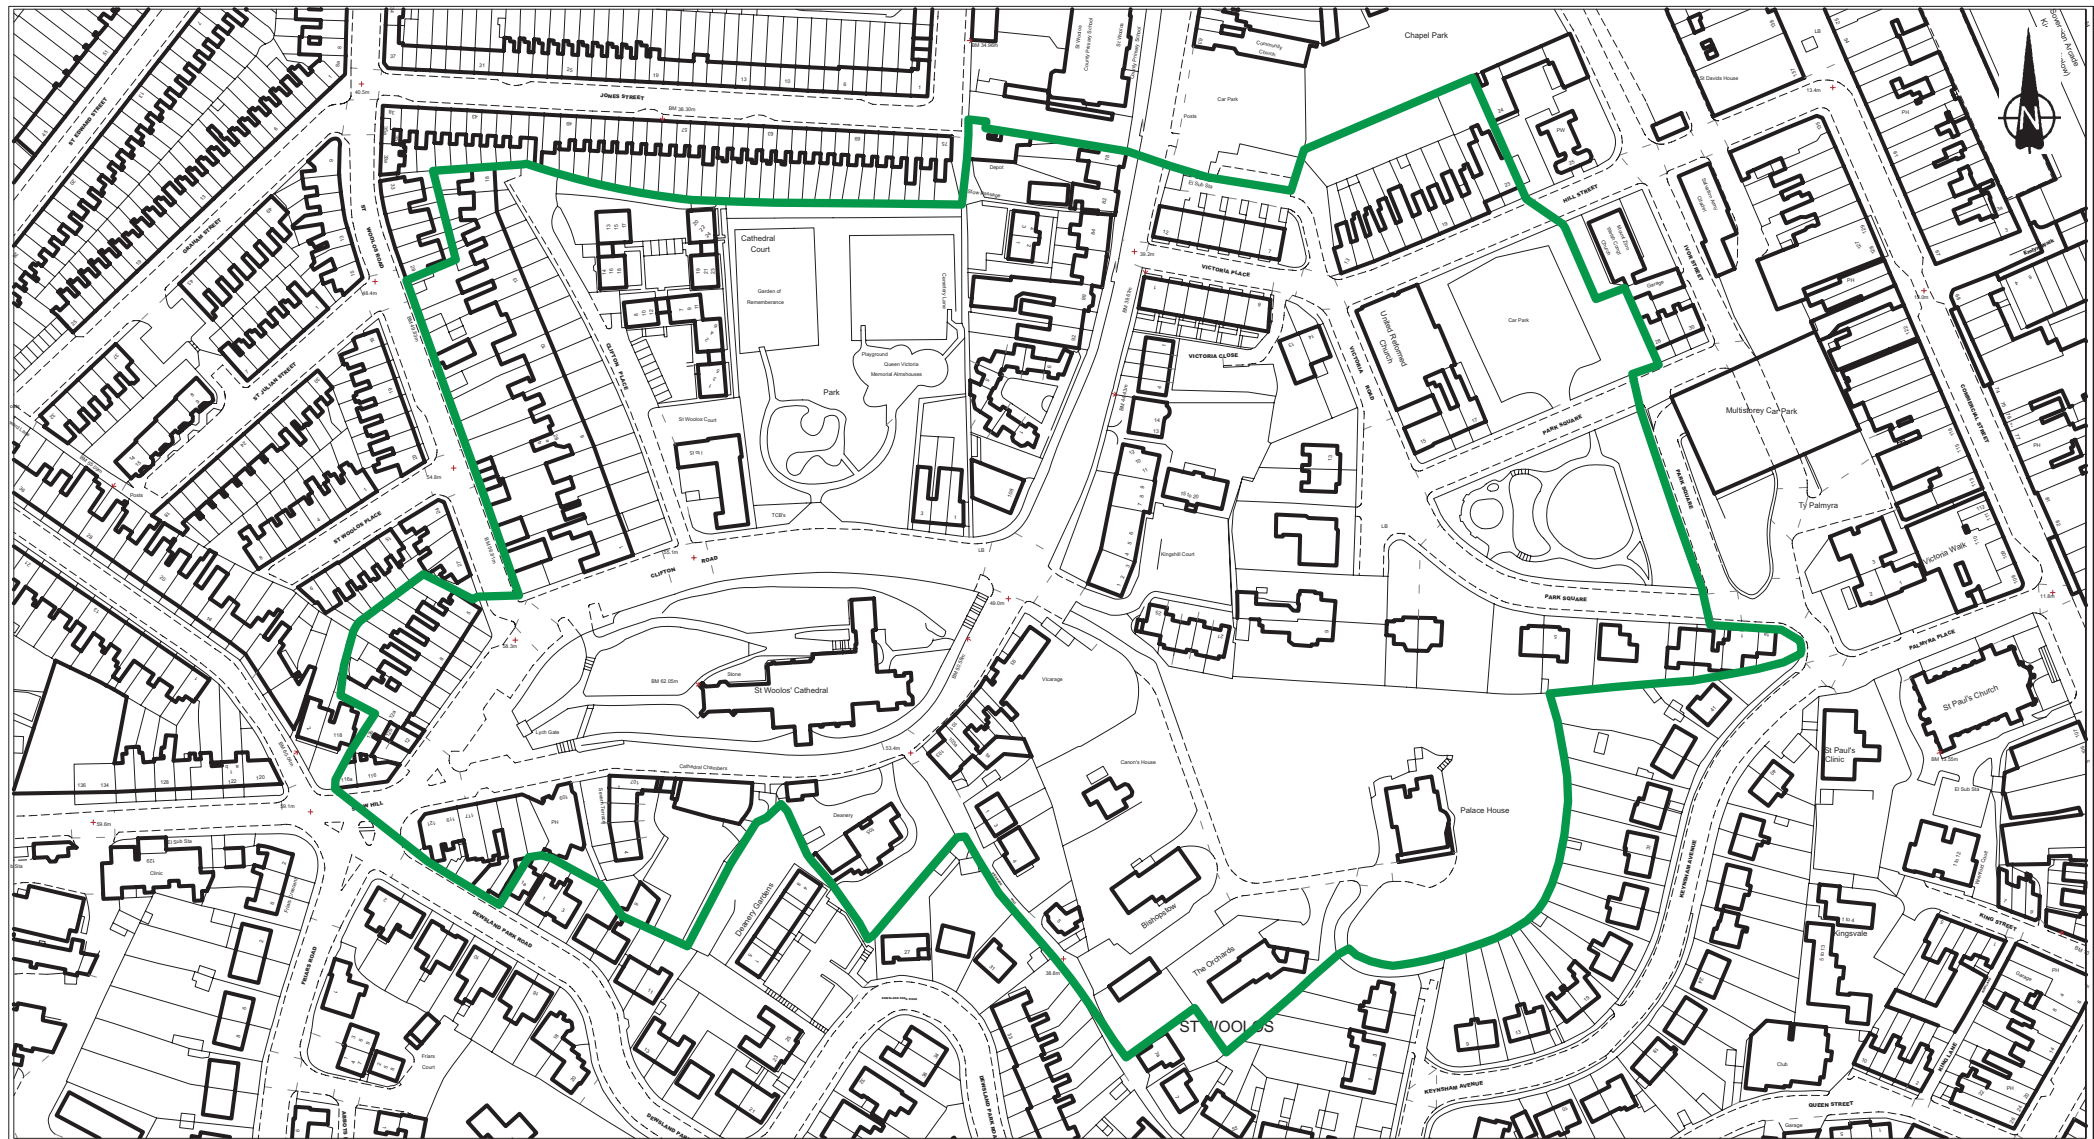

St Woolos Conservation Area

 Conservation Area Boundary

© Crown copyright.
All rights reserved.
100024210.2008

Scale: 1:2500

Newport
CITY COUNCIL
CYNGOR DDINAS
Casnewydd