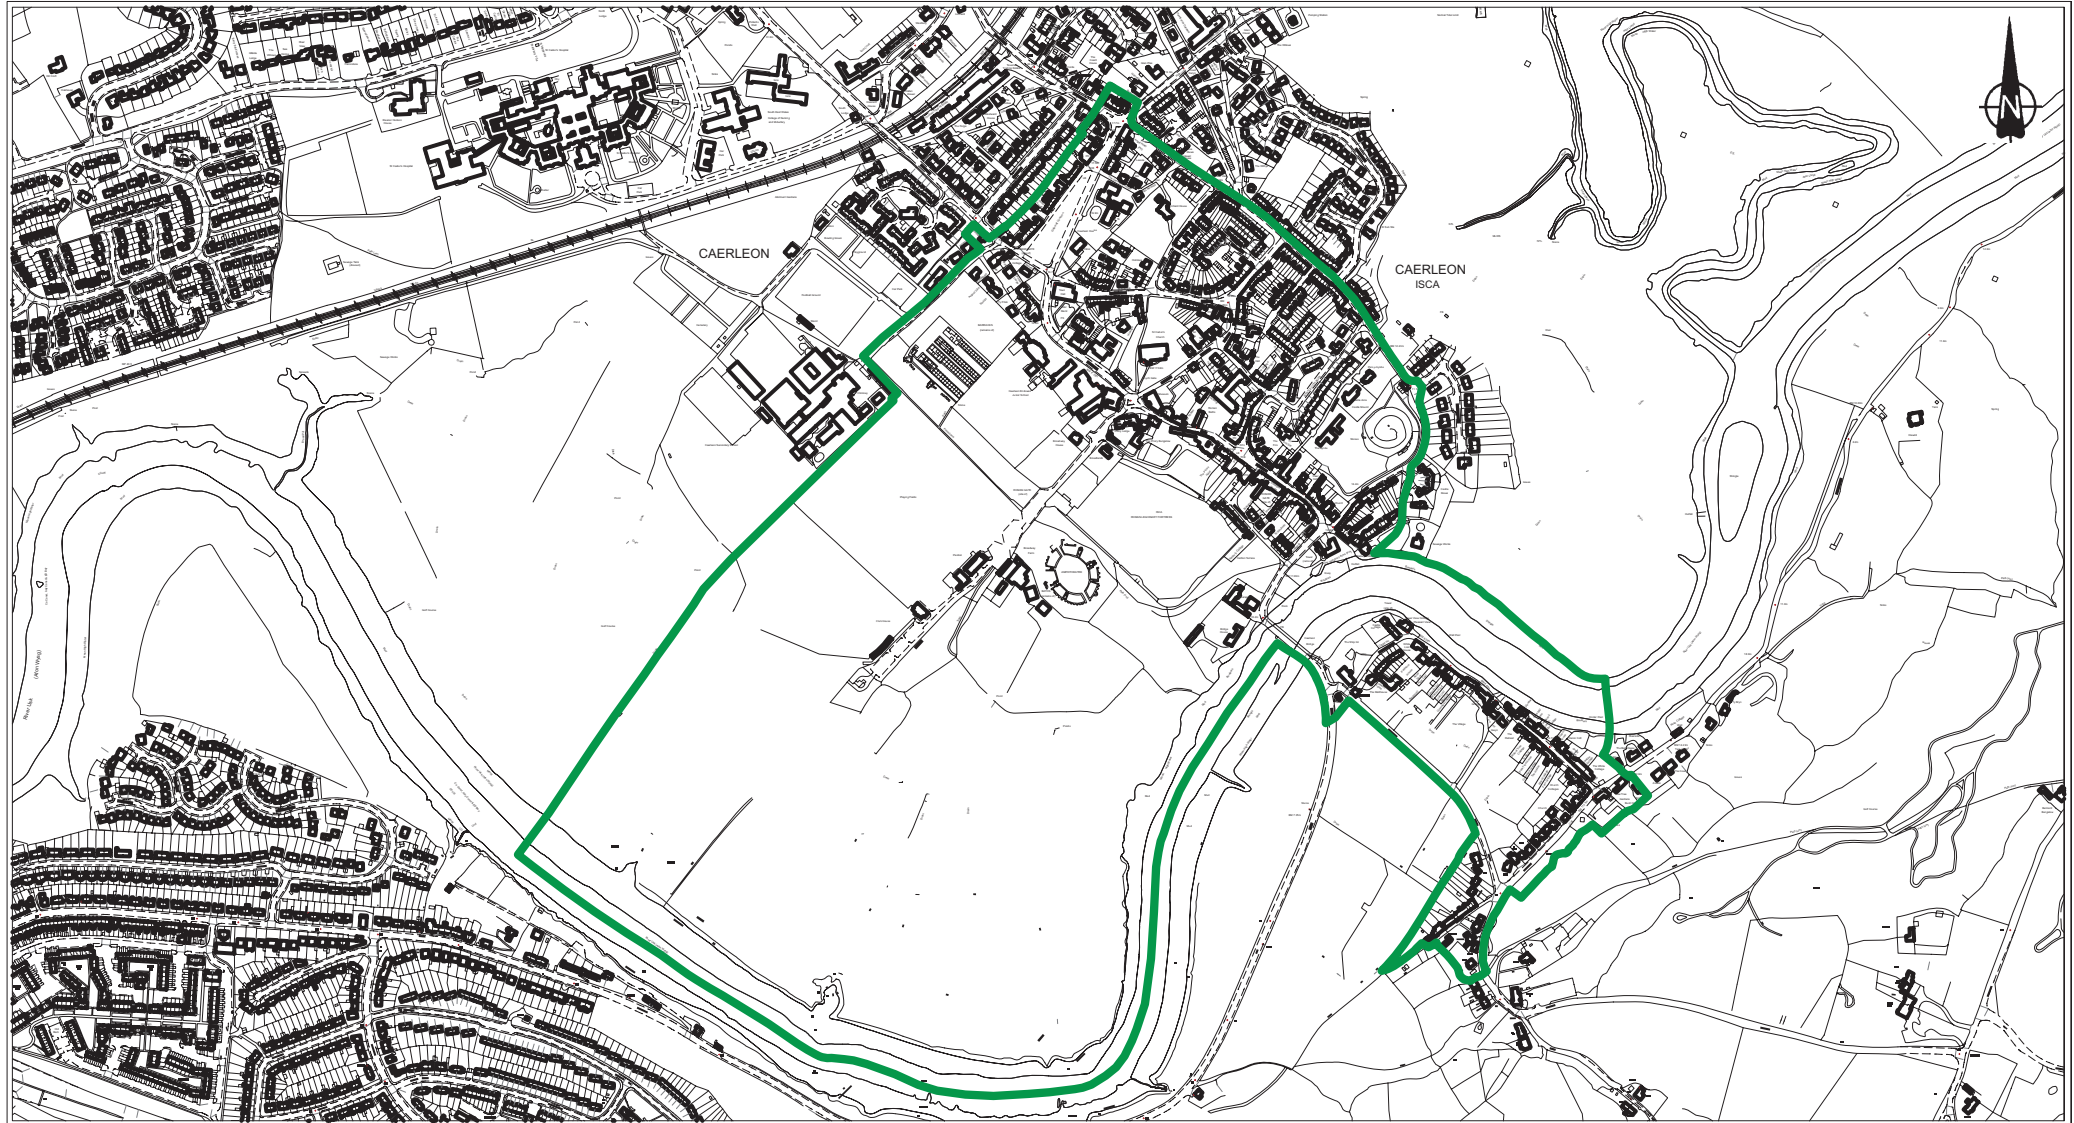

Caerleon Conservation Area

 Conservation Area Boundary

© Crown copyright.
All rights reserved.
100024210.2008

Scale: 1:10000