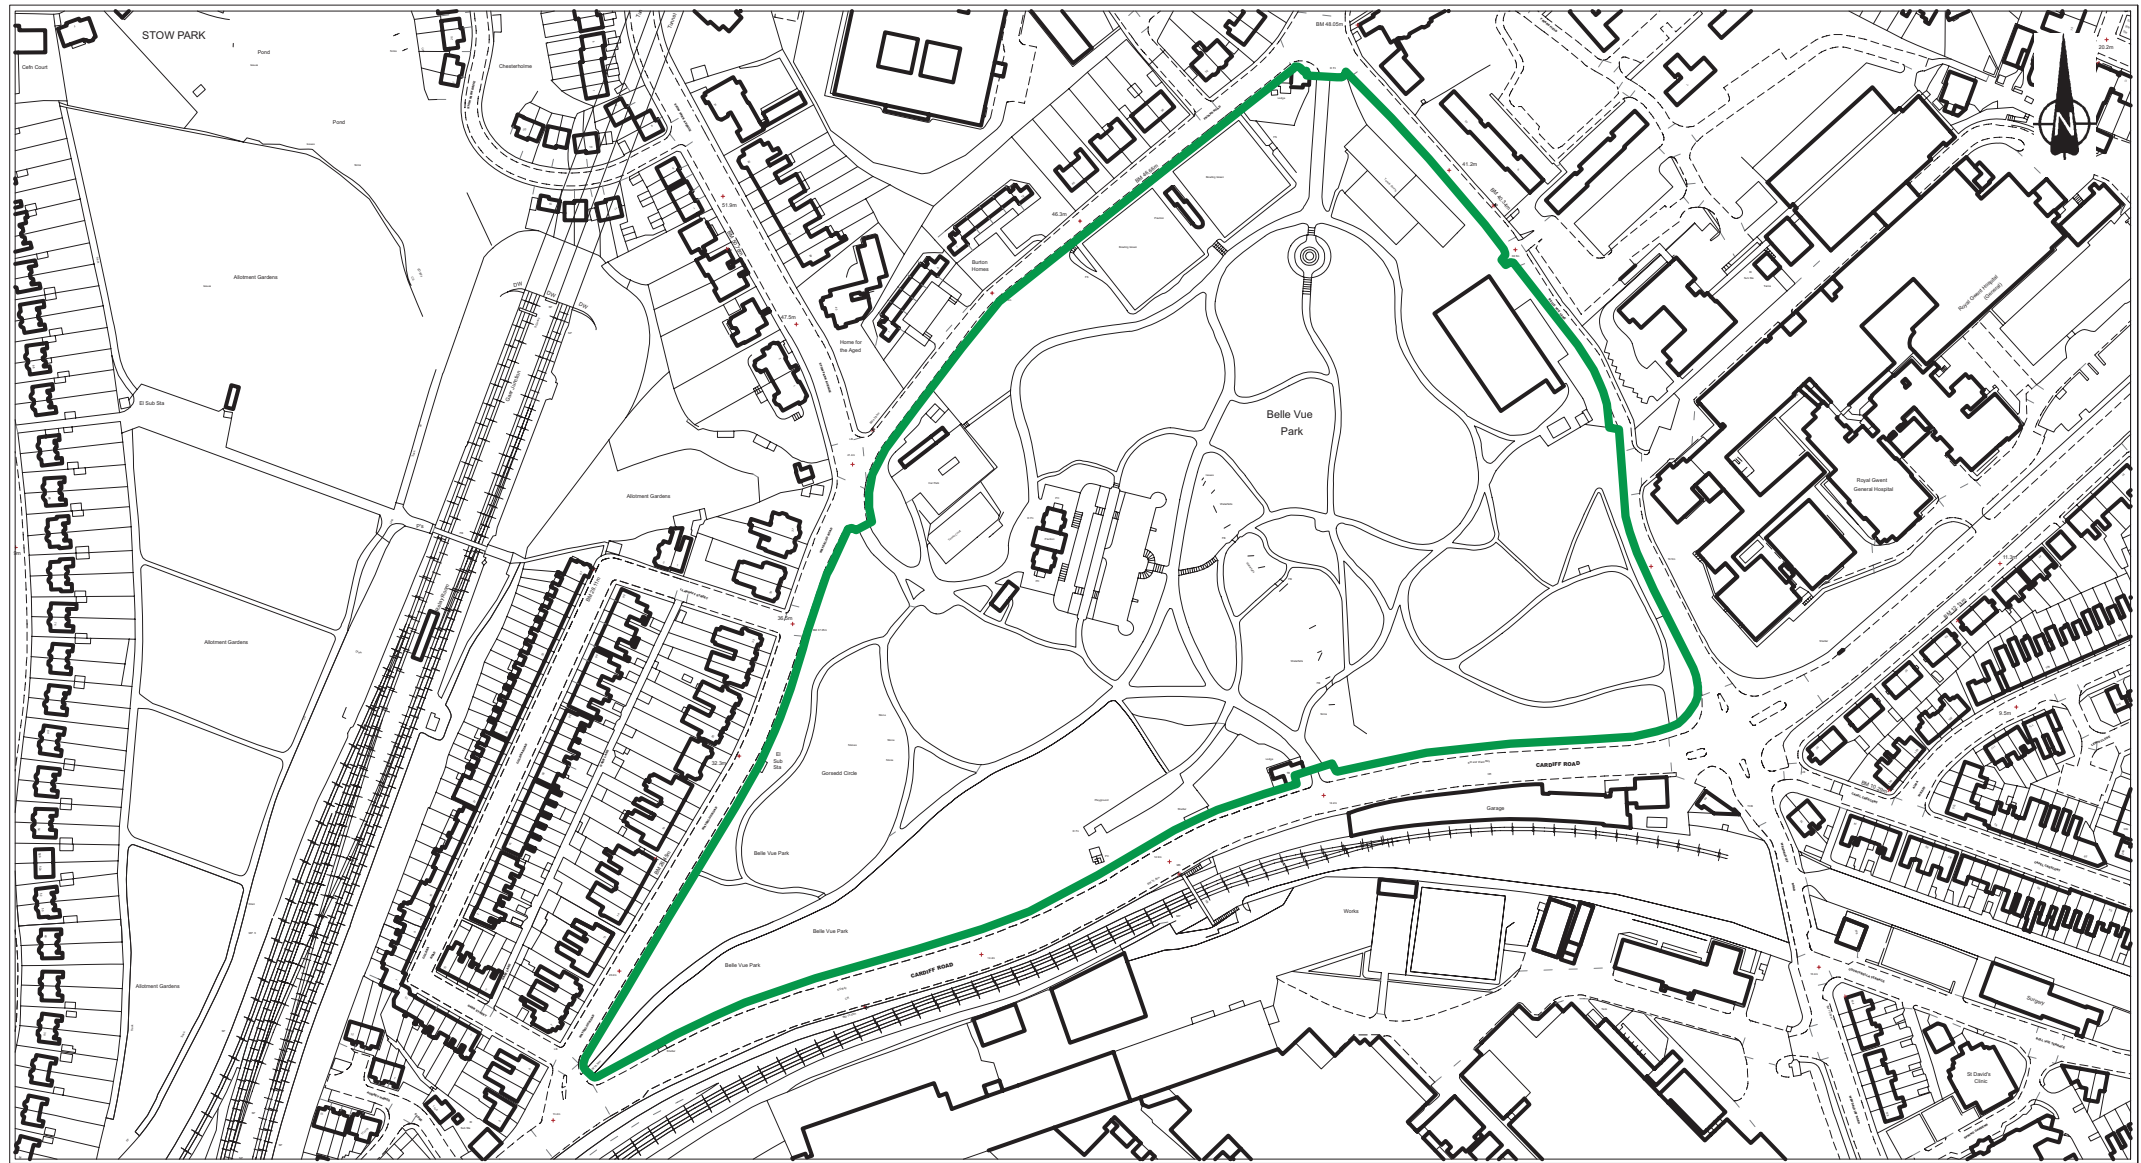

Belle Vue Park Conservation Area

 Conservation Area Boundary

© Crown copyright.
All rights reserved.
100024210.2008

Scale: 1:2500

Newport
CITY COUNCIL
CYNGOR DDINAS
Casnewydd