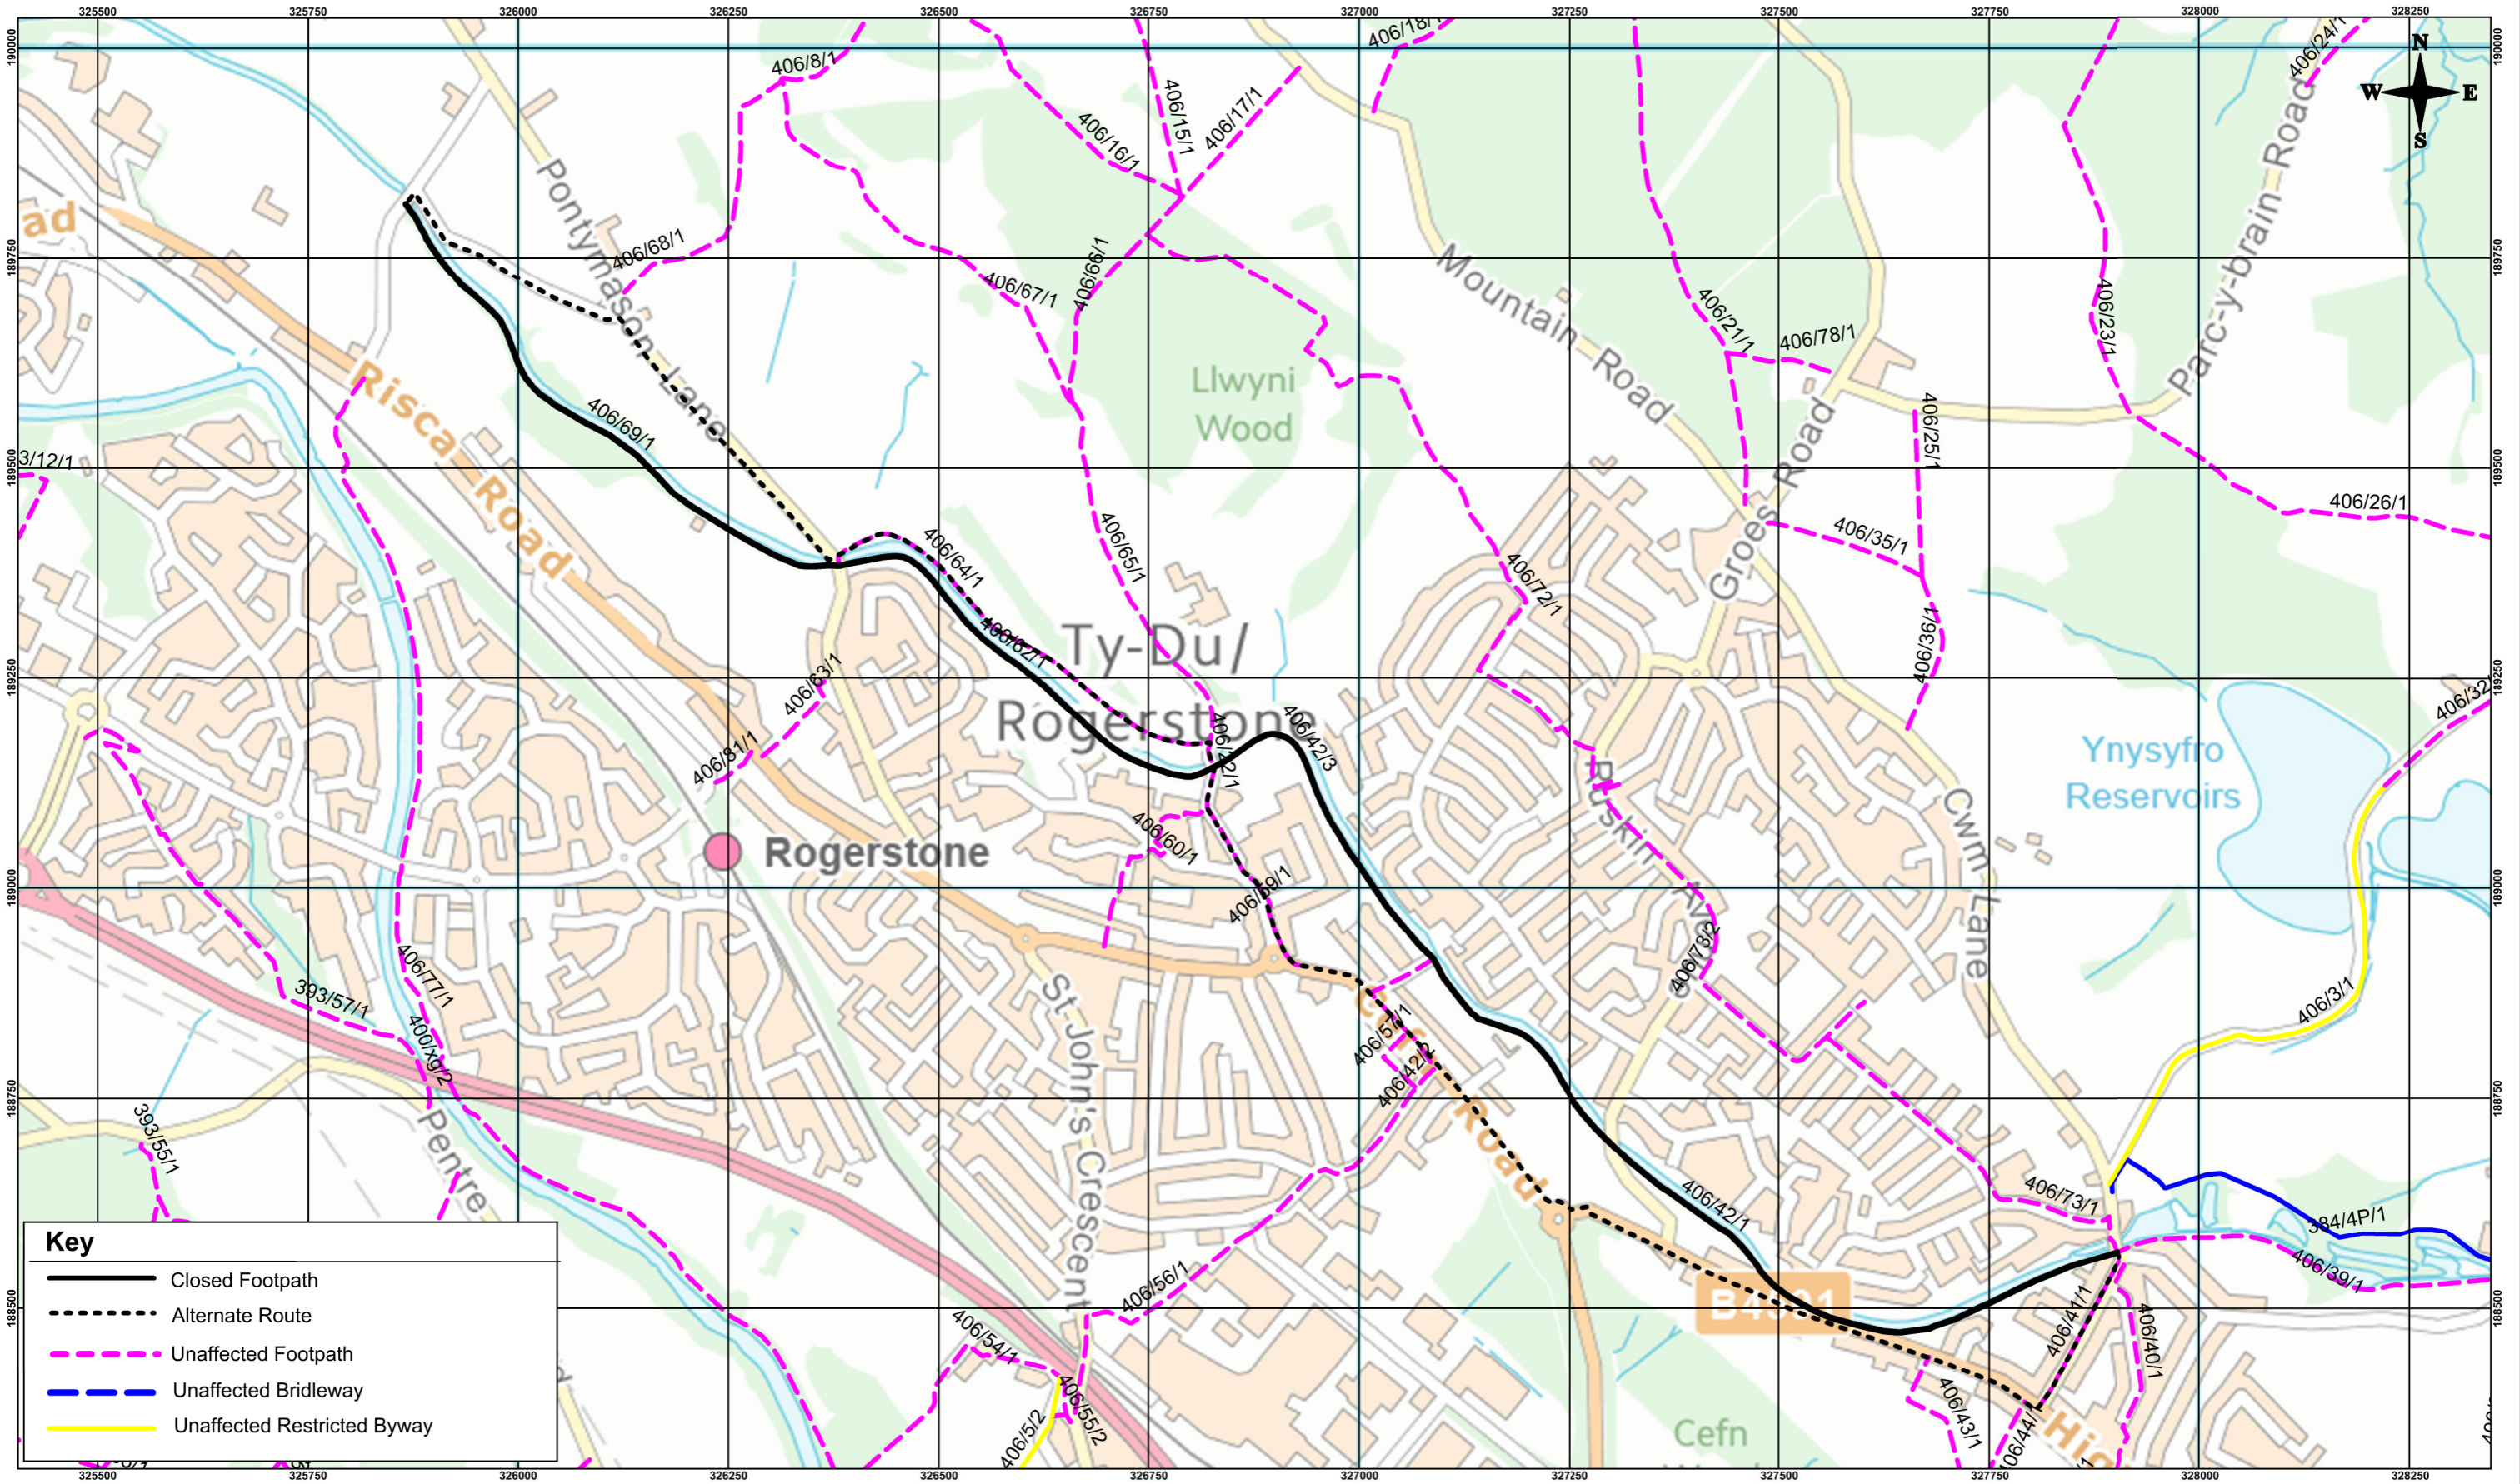

Public Right of Way - Temporary Closure

Scale 1:7500

City Services
Newport City Council
Civic Centre
Godfrey Road
Newport
NP20 4UR

Key	
	Closed Footpath
	Alternate Route
	Unaffected Footpath
	Unaffected Bridleway
	Unaffected Restricted Byway